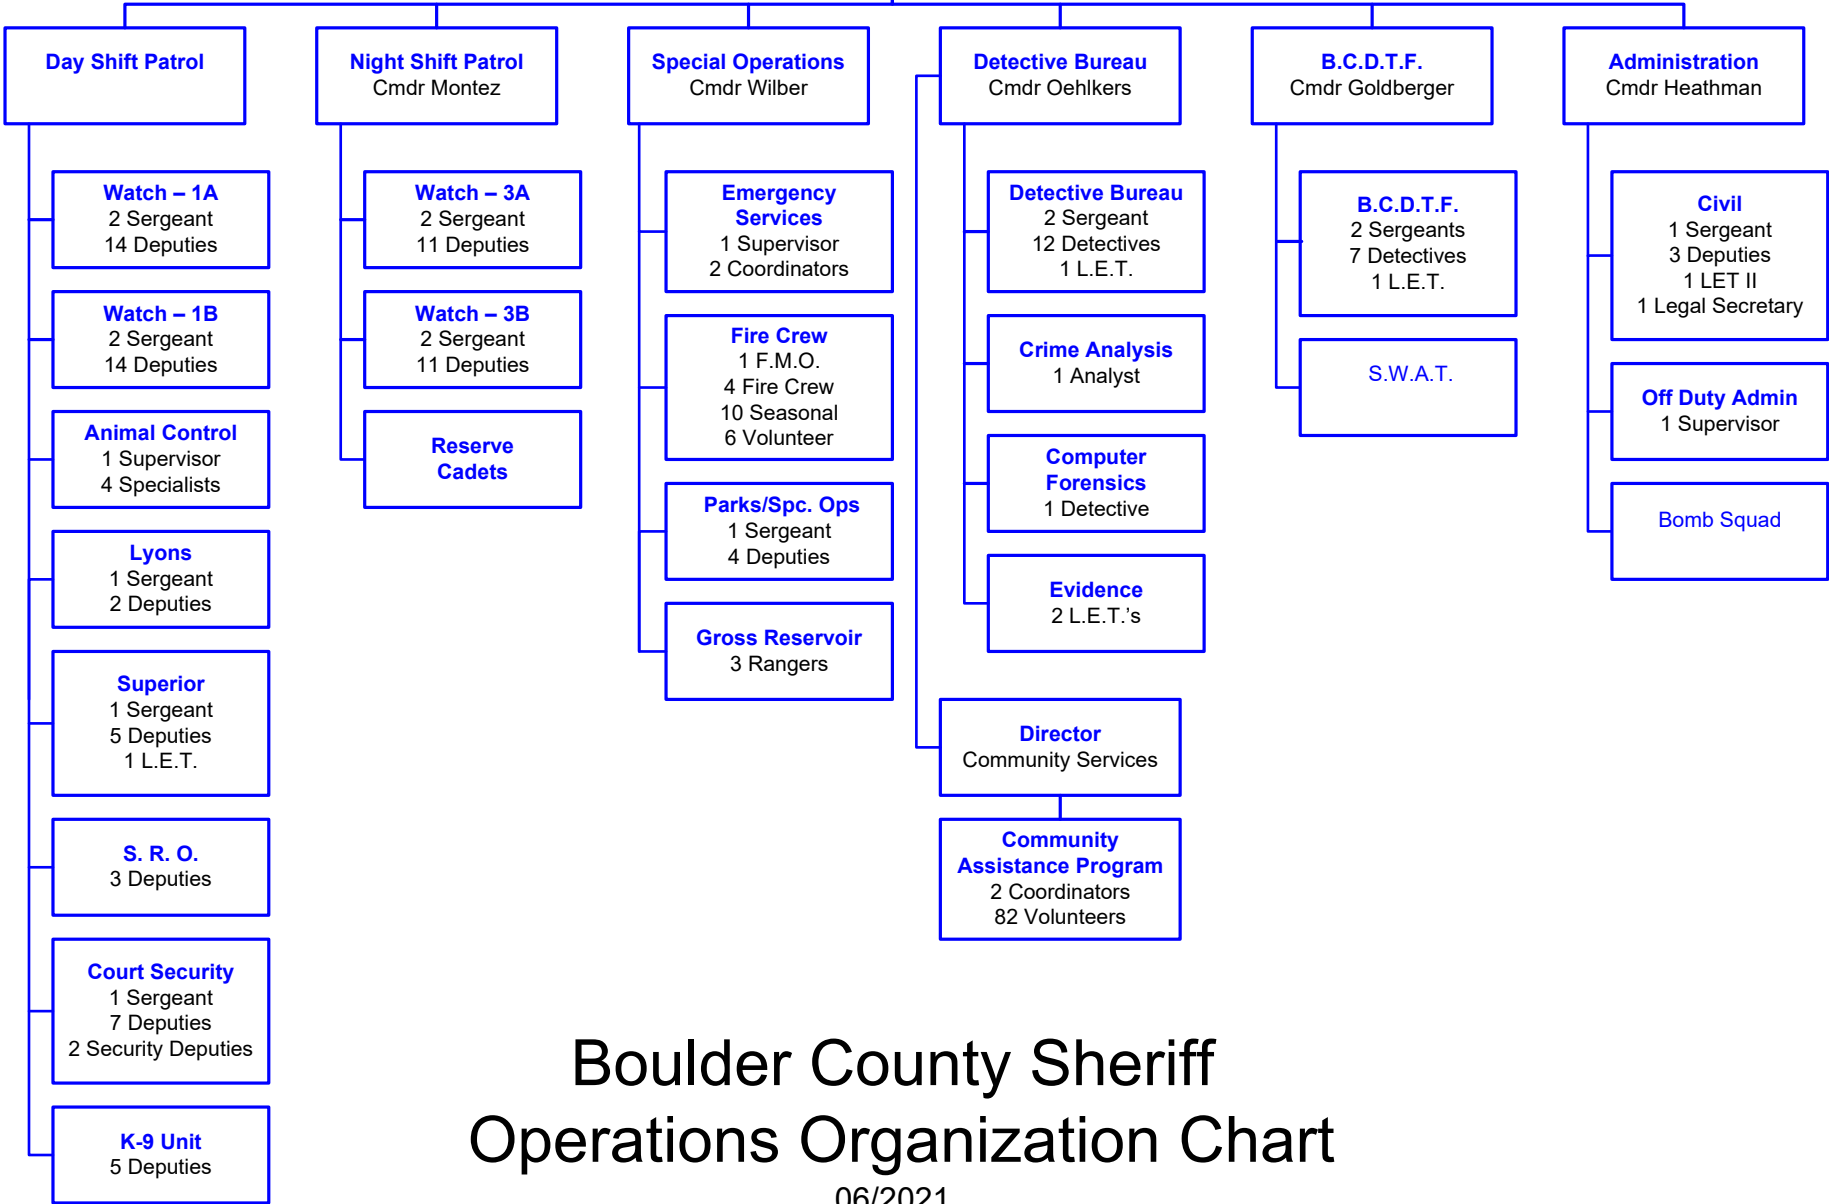

**Operations  
Division**

**Division Chief  
Jim Chamberlin**

**Boulder County Sheriff  
Operations Organization Chart**