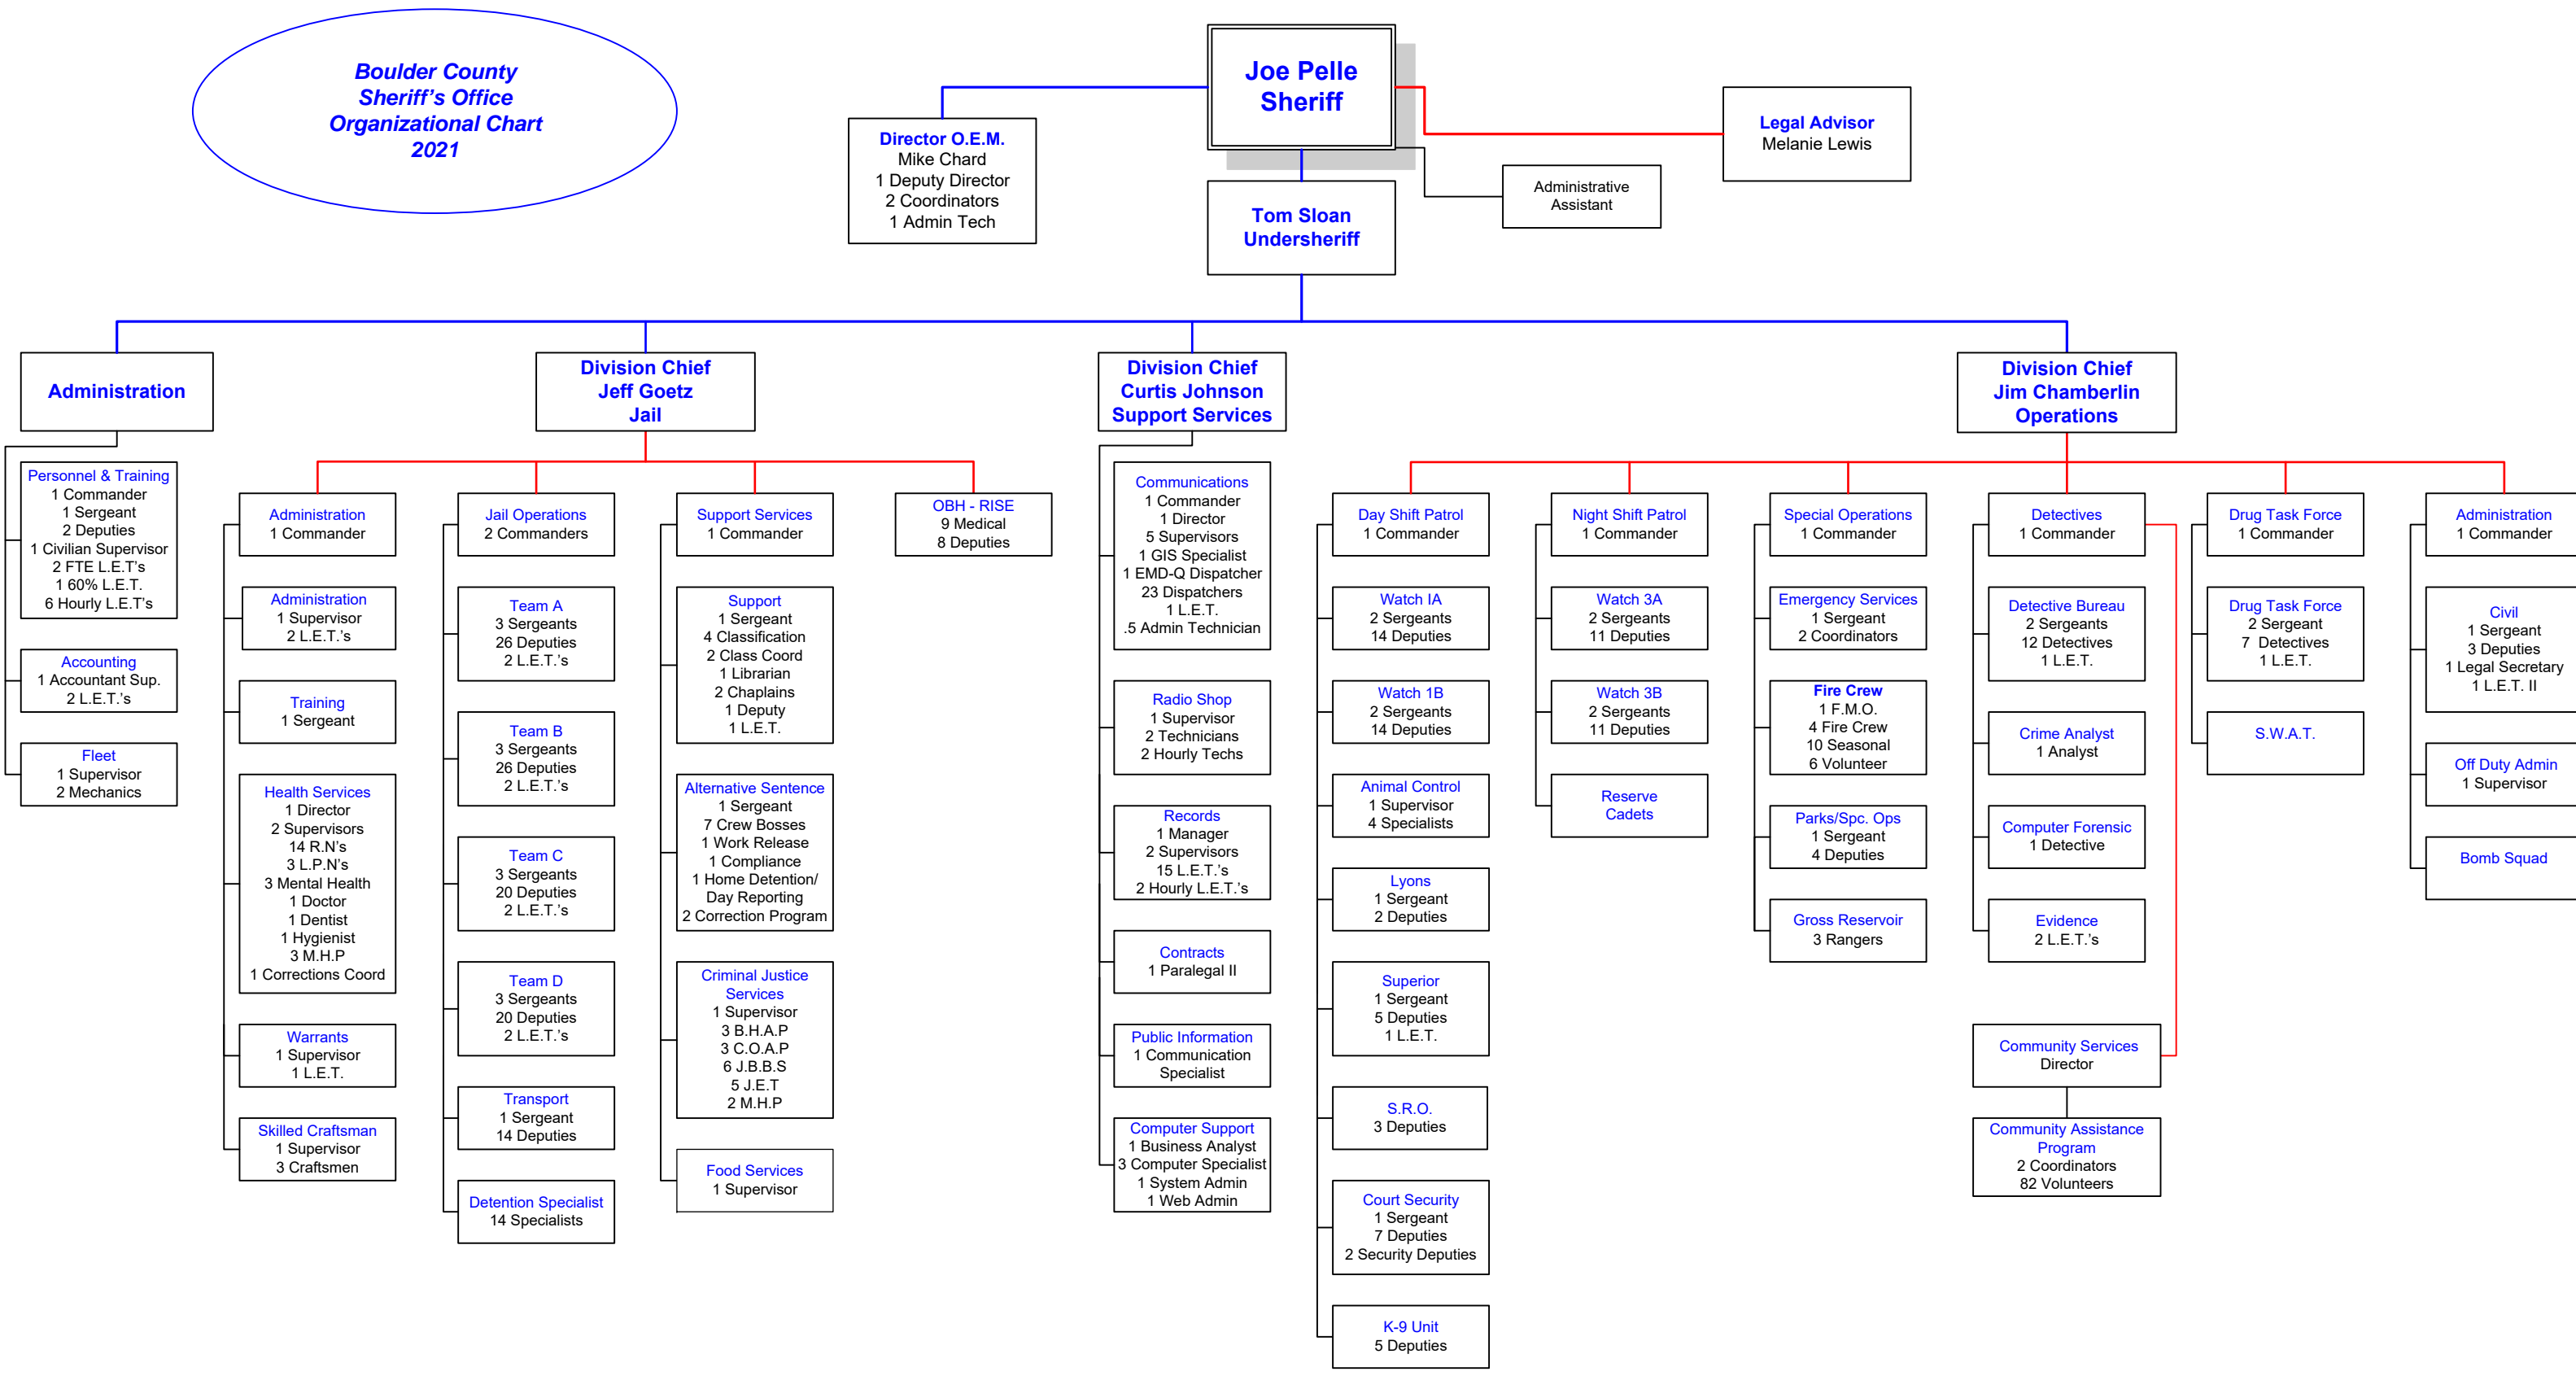

**Boulder County
Sheriff's Office
Organizational Chart
2021**

O.E.M. - Office of Emergency Management
 F.M.O. - Fire Management Officer
 G.I.S. - Geographic Information System
 L.E.T. - Law Enforcement Technician
 M.H.P. - Mental Health Partners
 S.R.O. - School Resource Officer