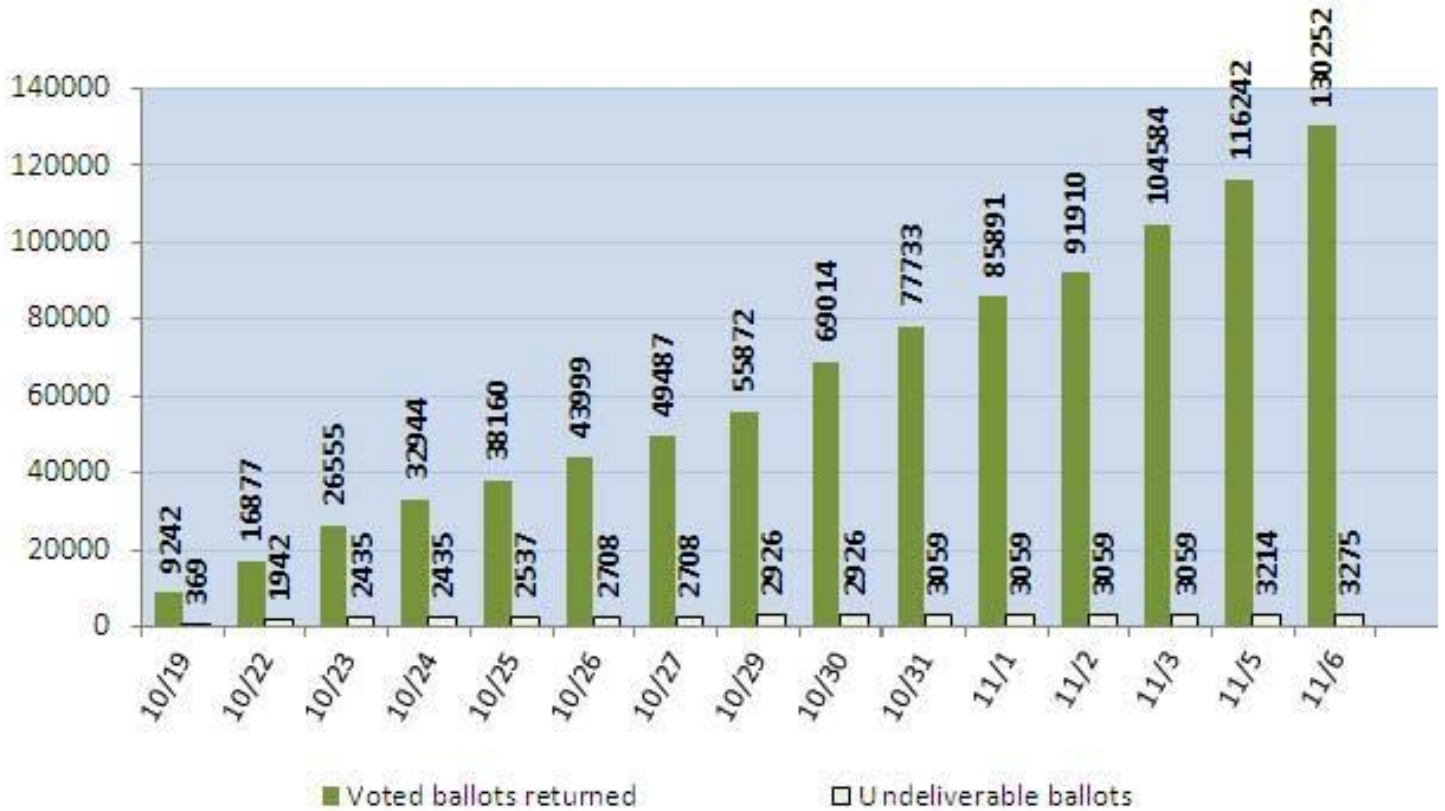

2012 General Election Mail-in Ballot Returns

137,711 active ballots distributed

(numbers are cumulative)