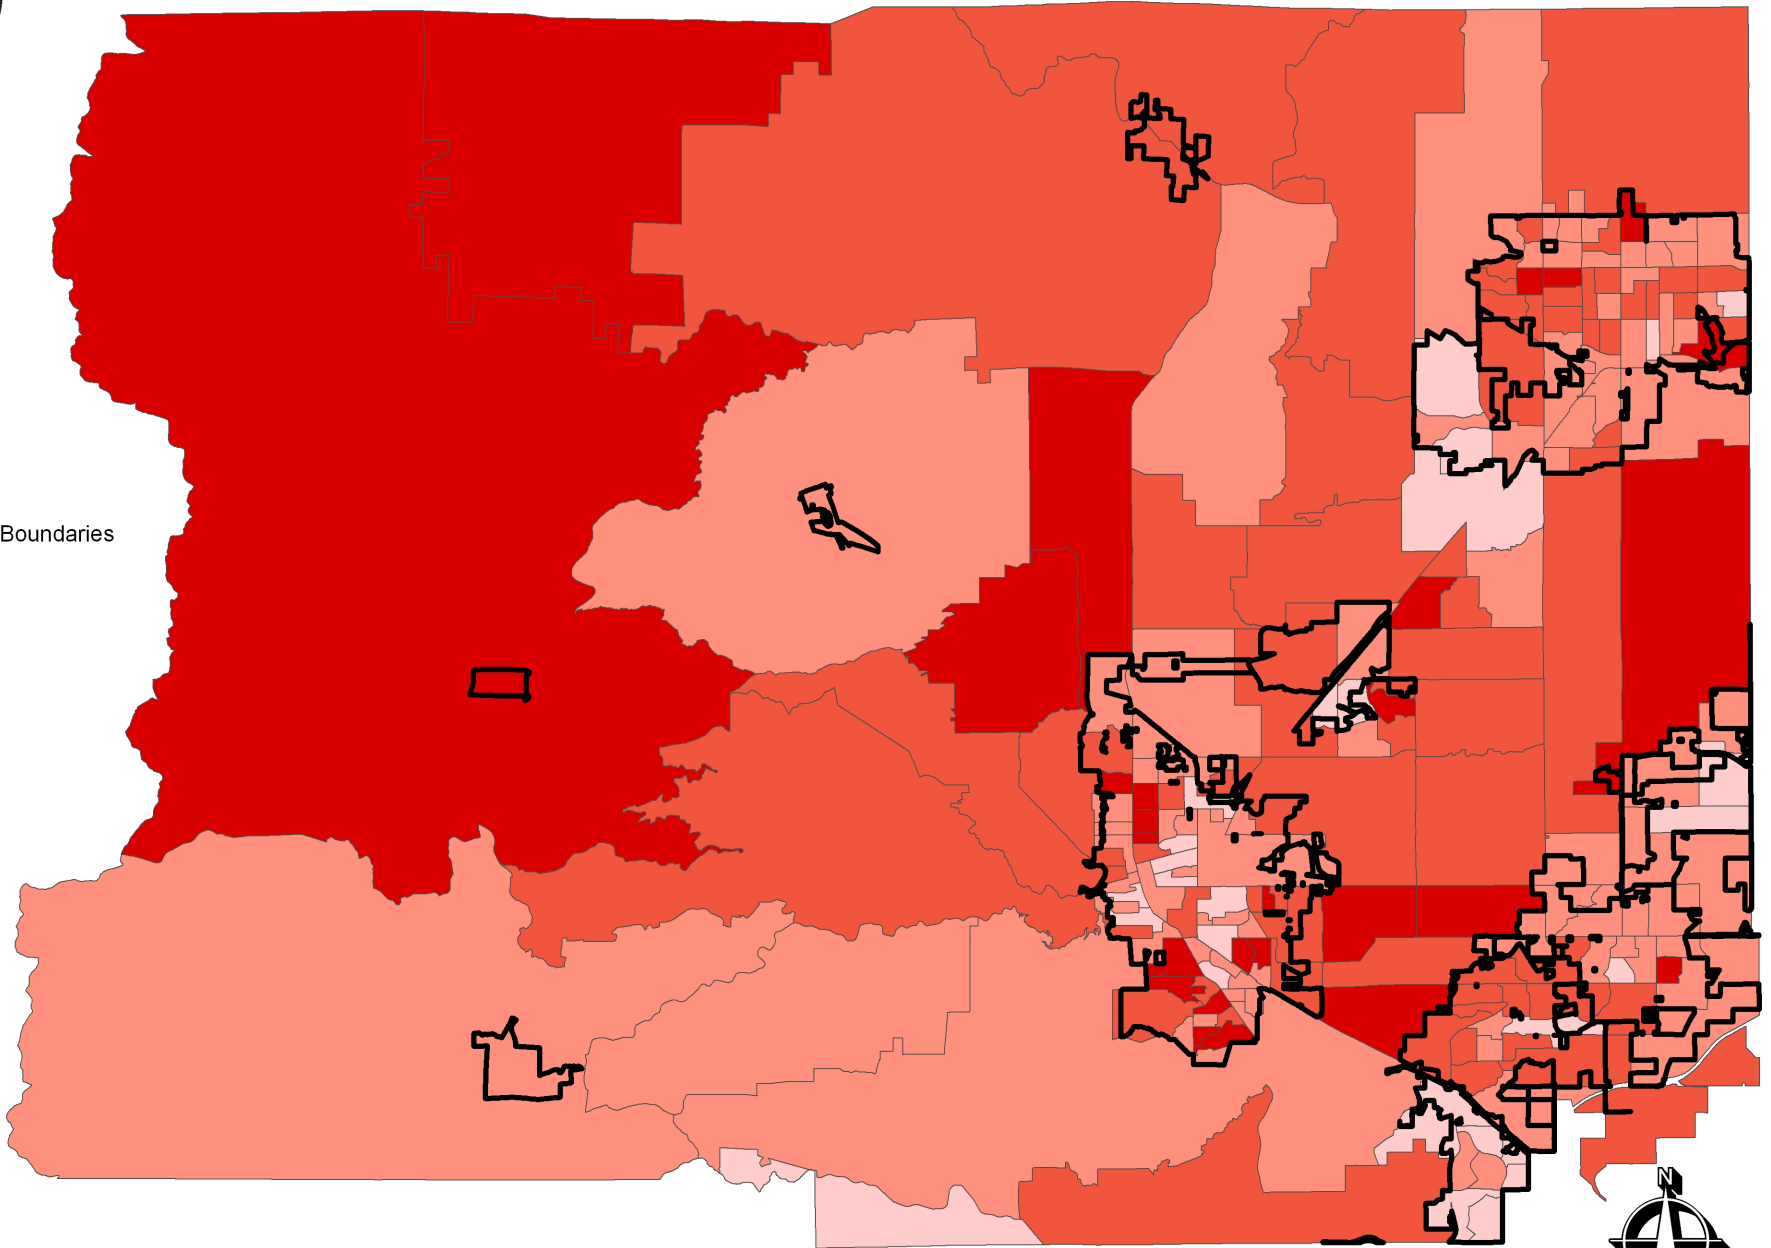

### % Eligible Voter Turnout

 Town / City Boundaries

## County-wide Turnout - 33.7%

Ballots Cast by Precinct / Eligible Voters in Precinct

### % of Eligible Voter Turnout

Town / City Boundaries