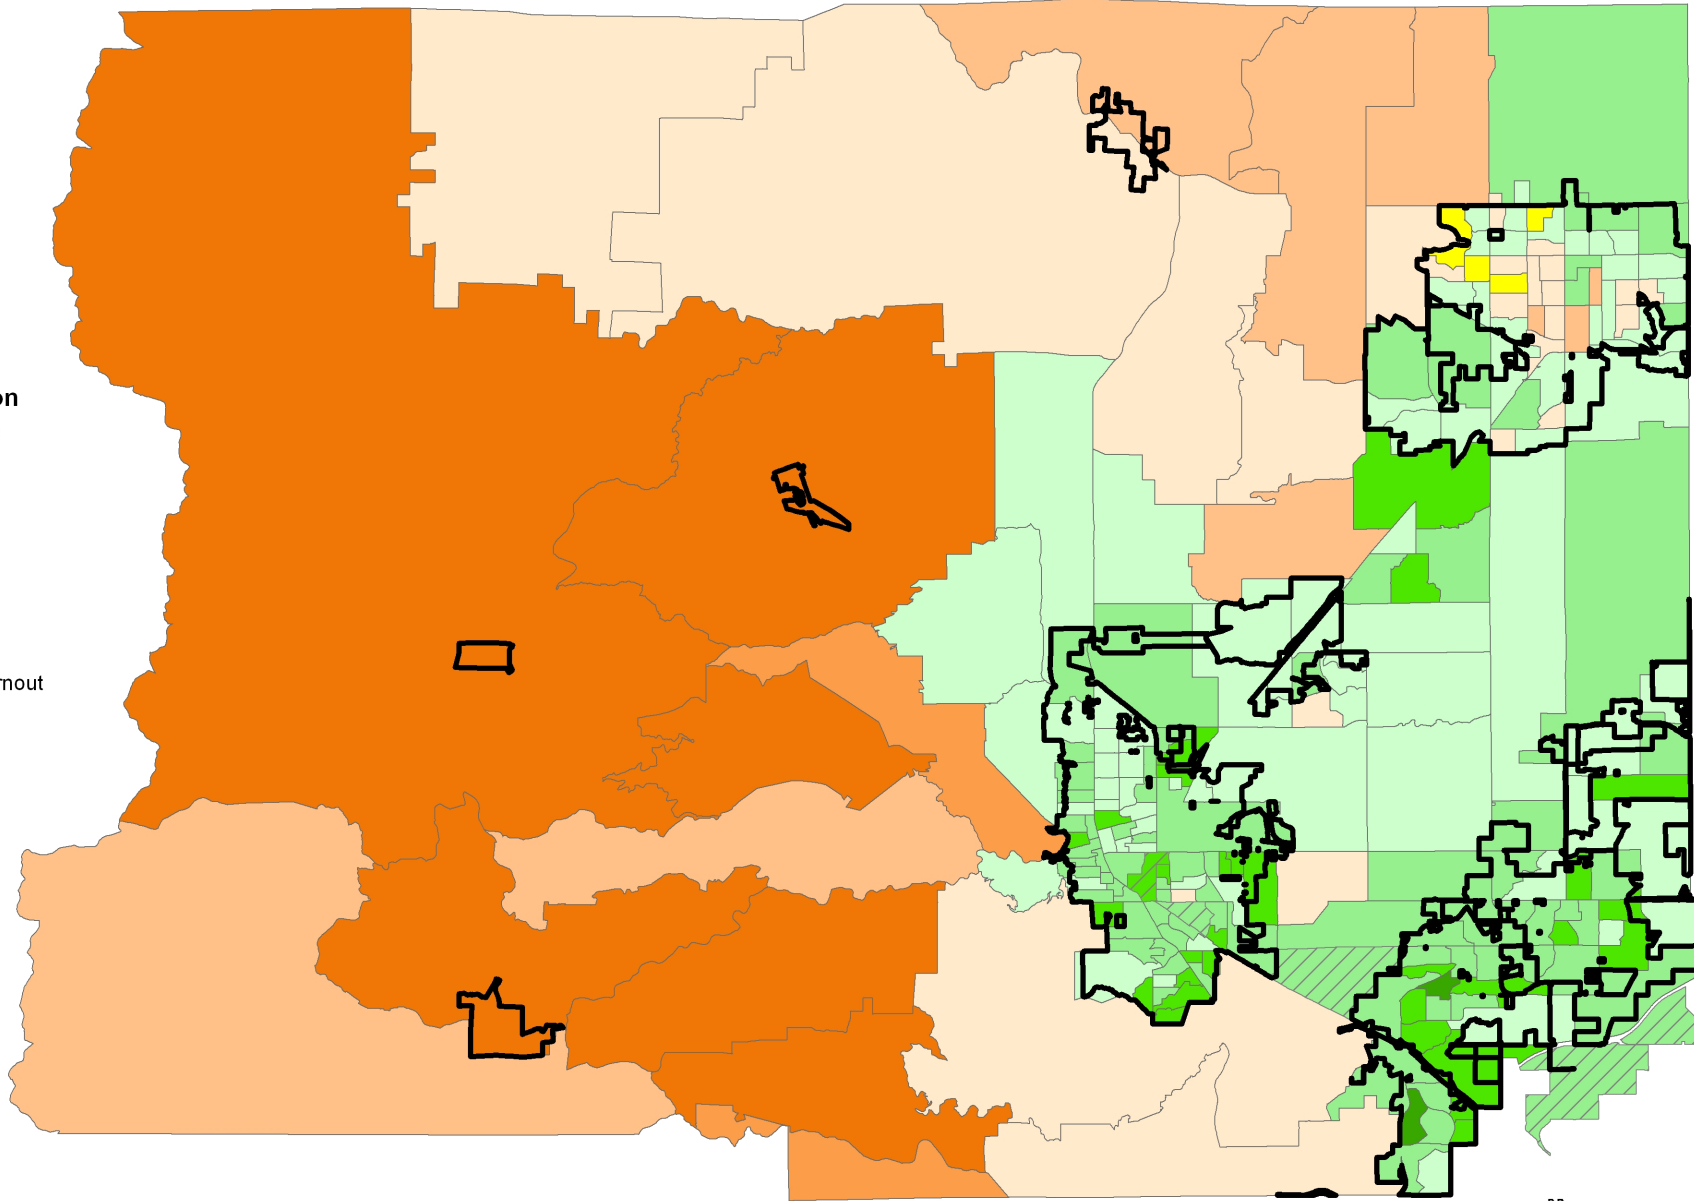

### % Margin of Victory

Elise Jones	Gary Sanfaçon
50.1 - 59.9	50.1 - 59.9
60 - 69.9	60 - 69.9
70 - 79.9	70 - 79.9
80 - 90	80 - 90

- Town /City Boundaires
- Tie
- Combined Results - Low Turnout

### % Eligible Voter Turnout

 Town / City Boundaries

## Total Votes Cast

Town / City Boundaries

Total Democratic Party  
turnout - 25,069 ballots

### % of Eligible Voter Turnout

Town / City Boundaries