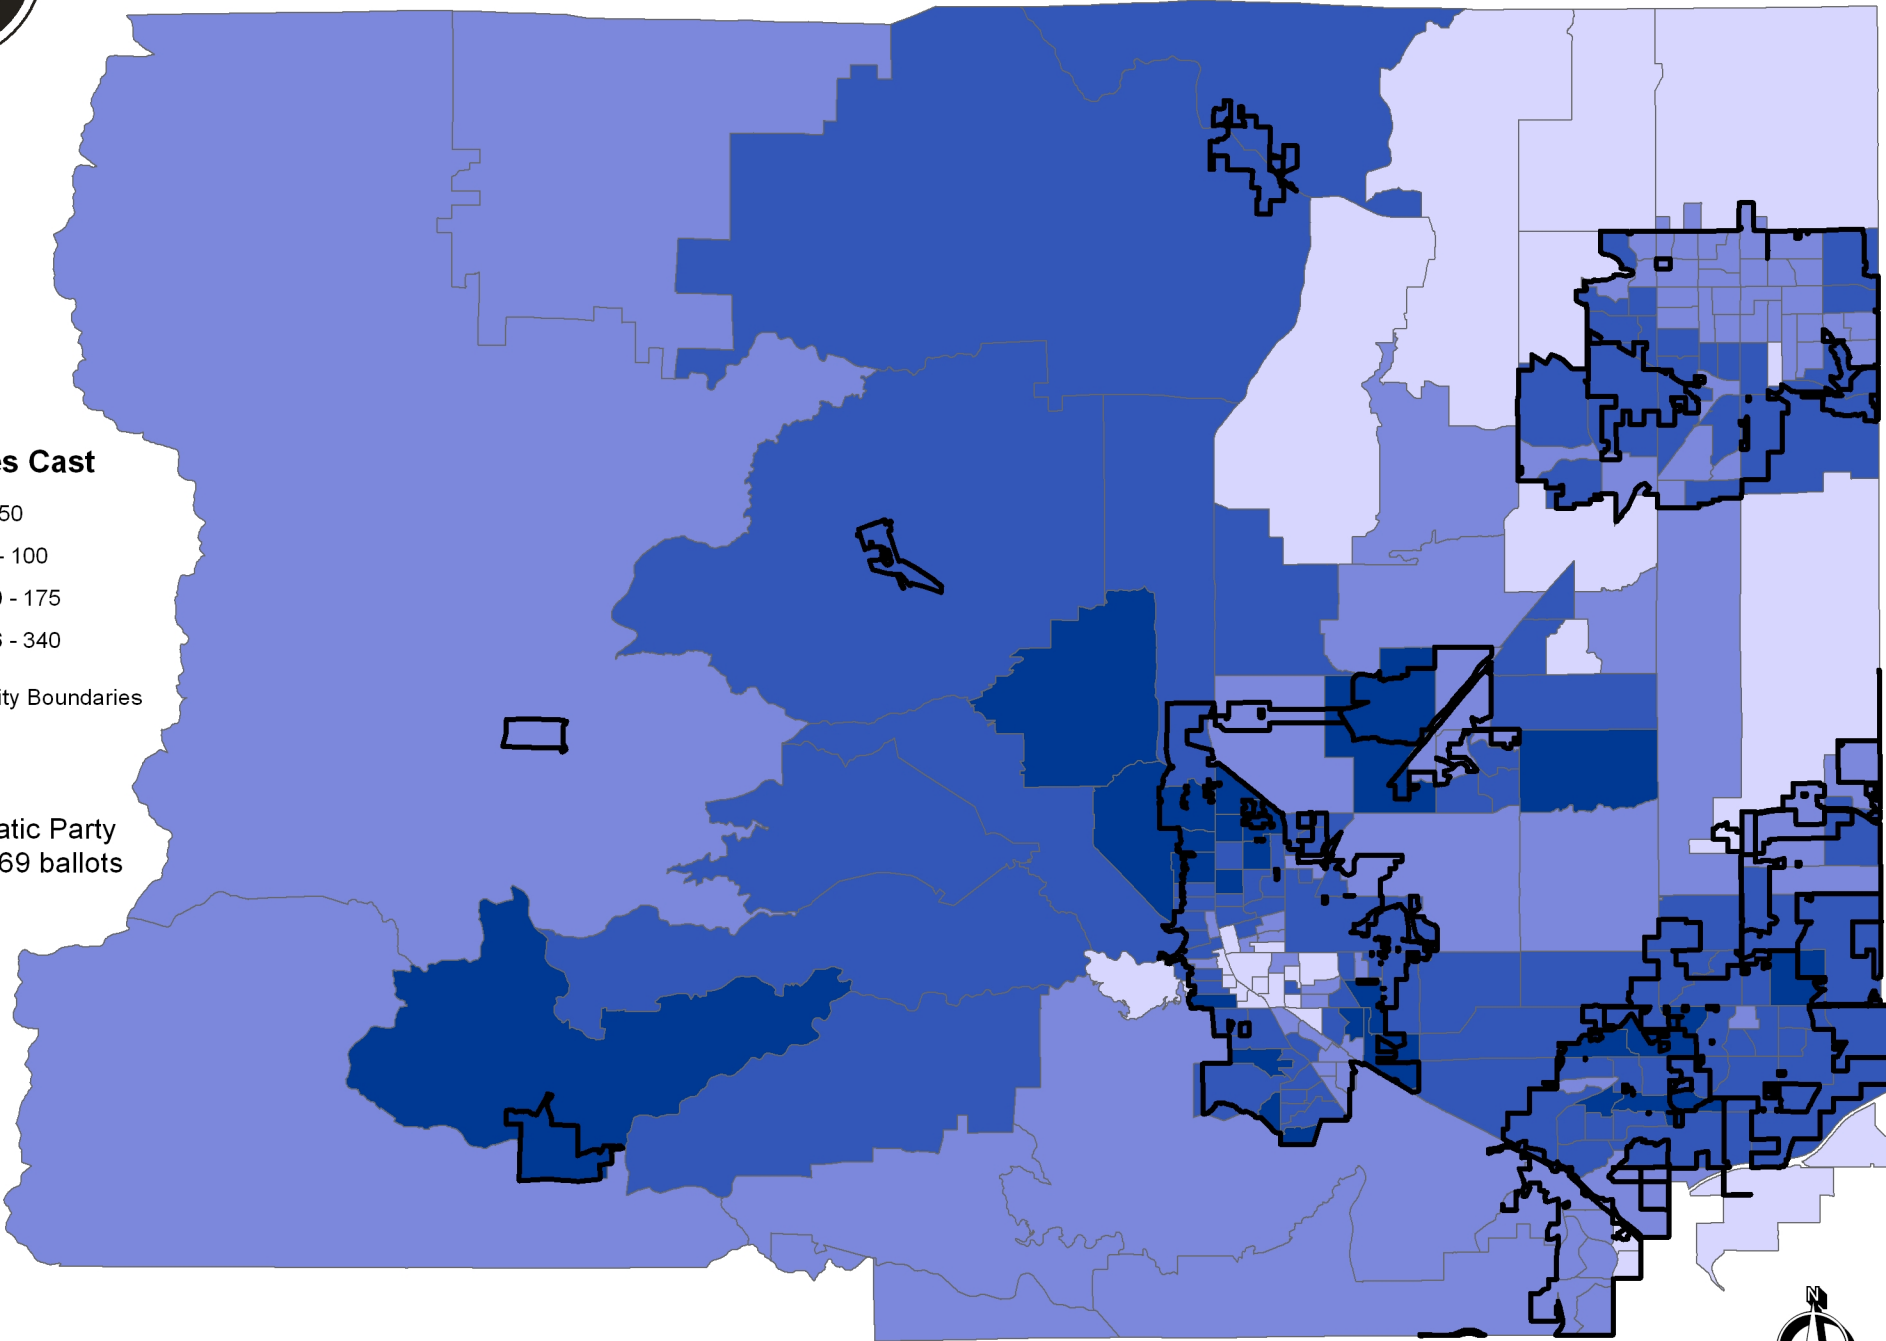

### % Eligible Voter Turnout

 Town / City Boundaries

## Total Votes Cast

Town / City Boundaries

Total Democratic Party  
turnout - 25,069 ballots