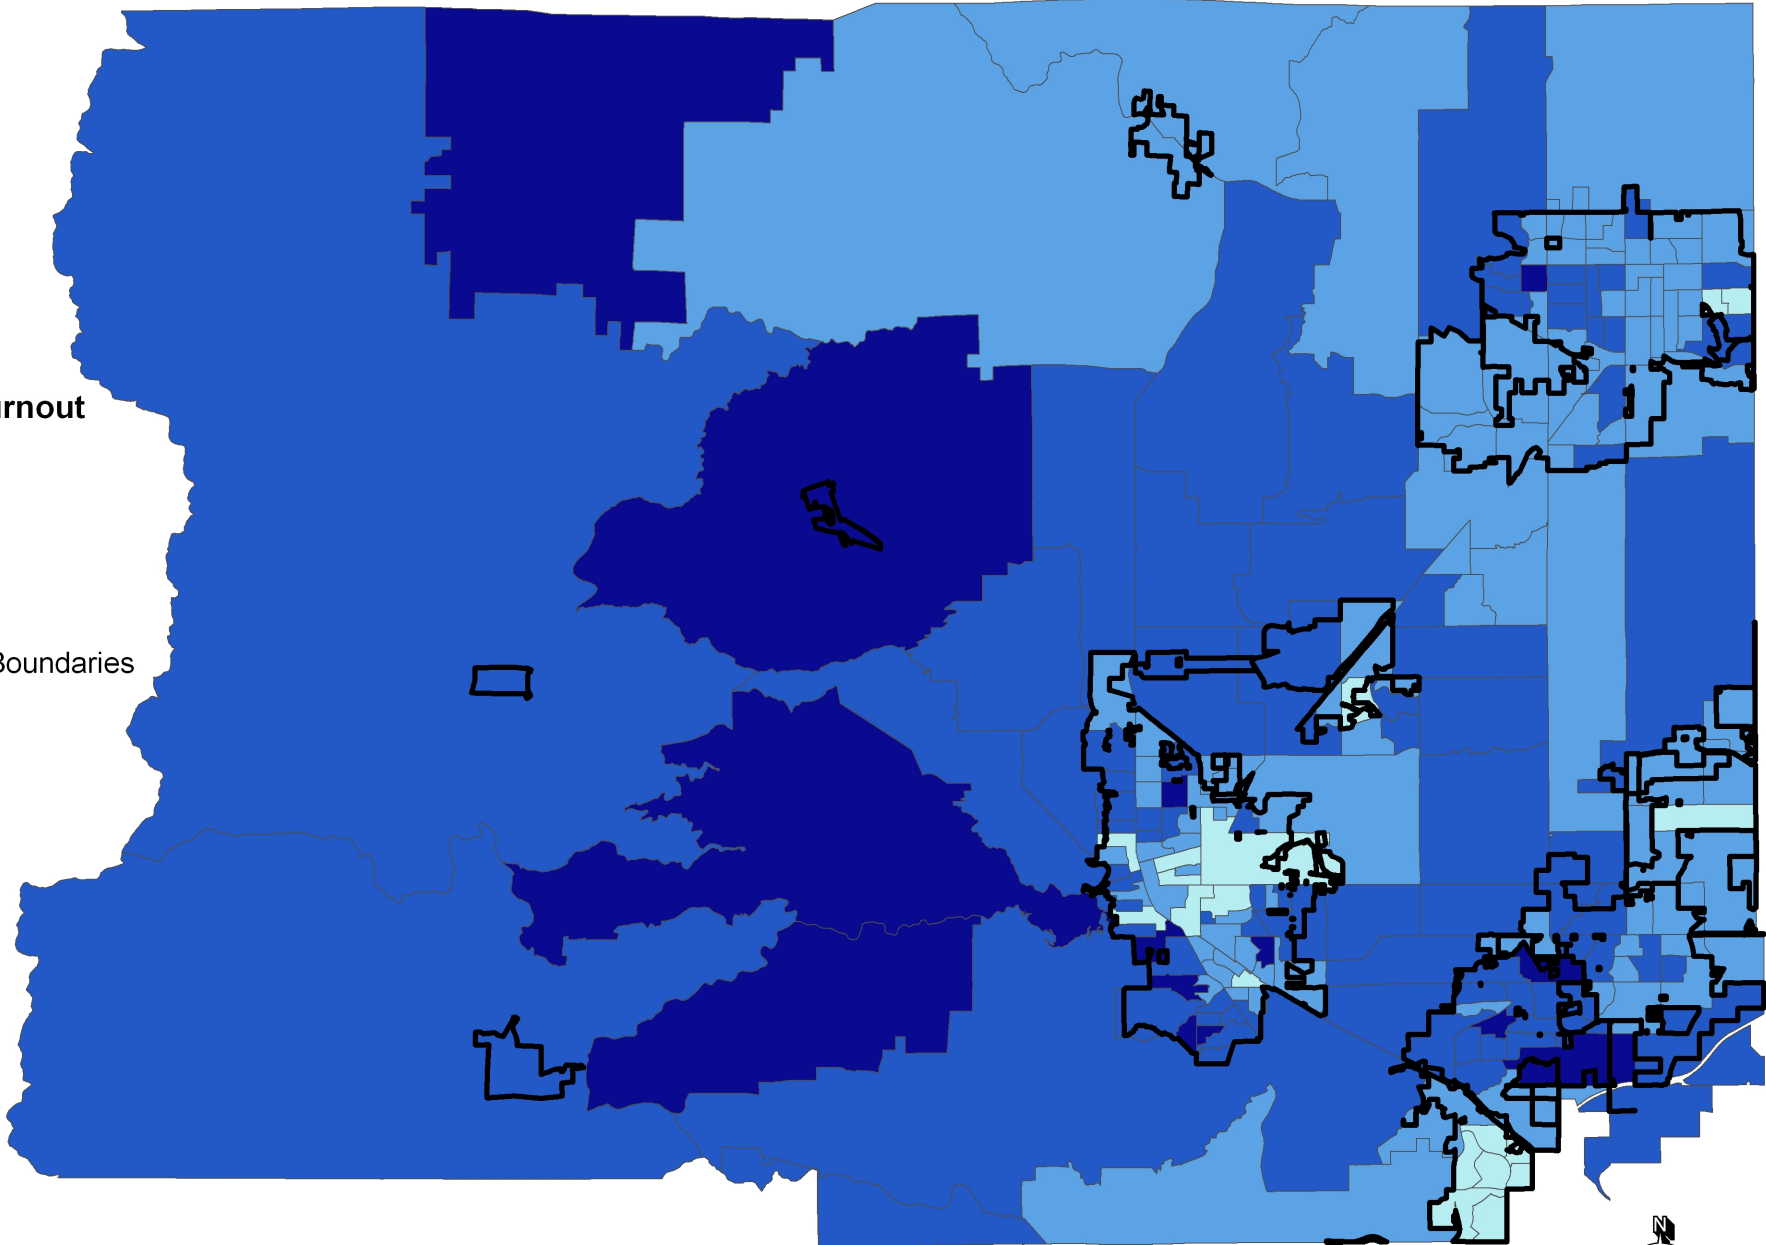

## County-Wide Turnout - 34.4%

Ballots Cast by Precinct / Eligible Voters in Precinct

### % Eligible Voter Turnout

 Town / City Boundaries

## Total Votes Cast

Town / City Boundaries

Total Democratic Party  
turnout - 25,069 ballots