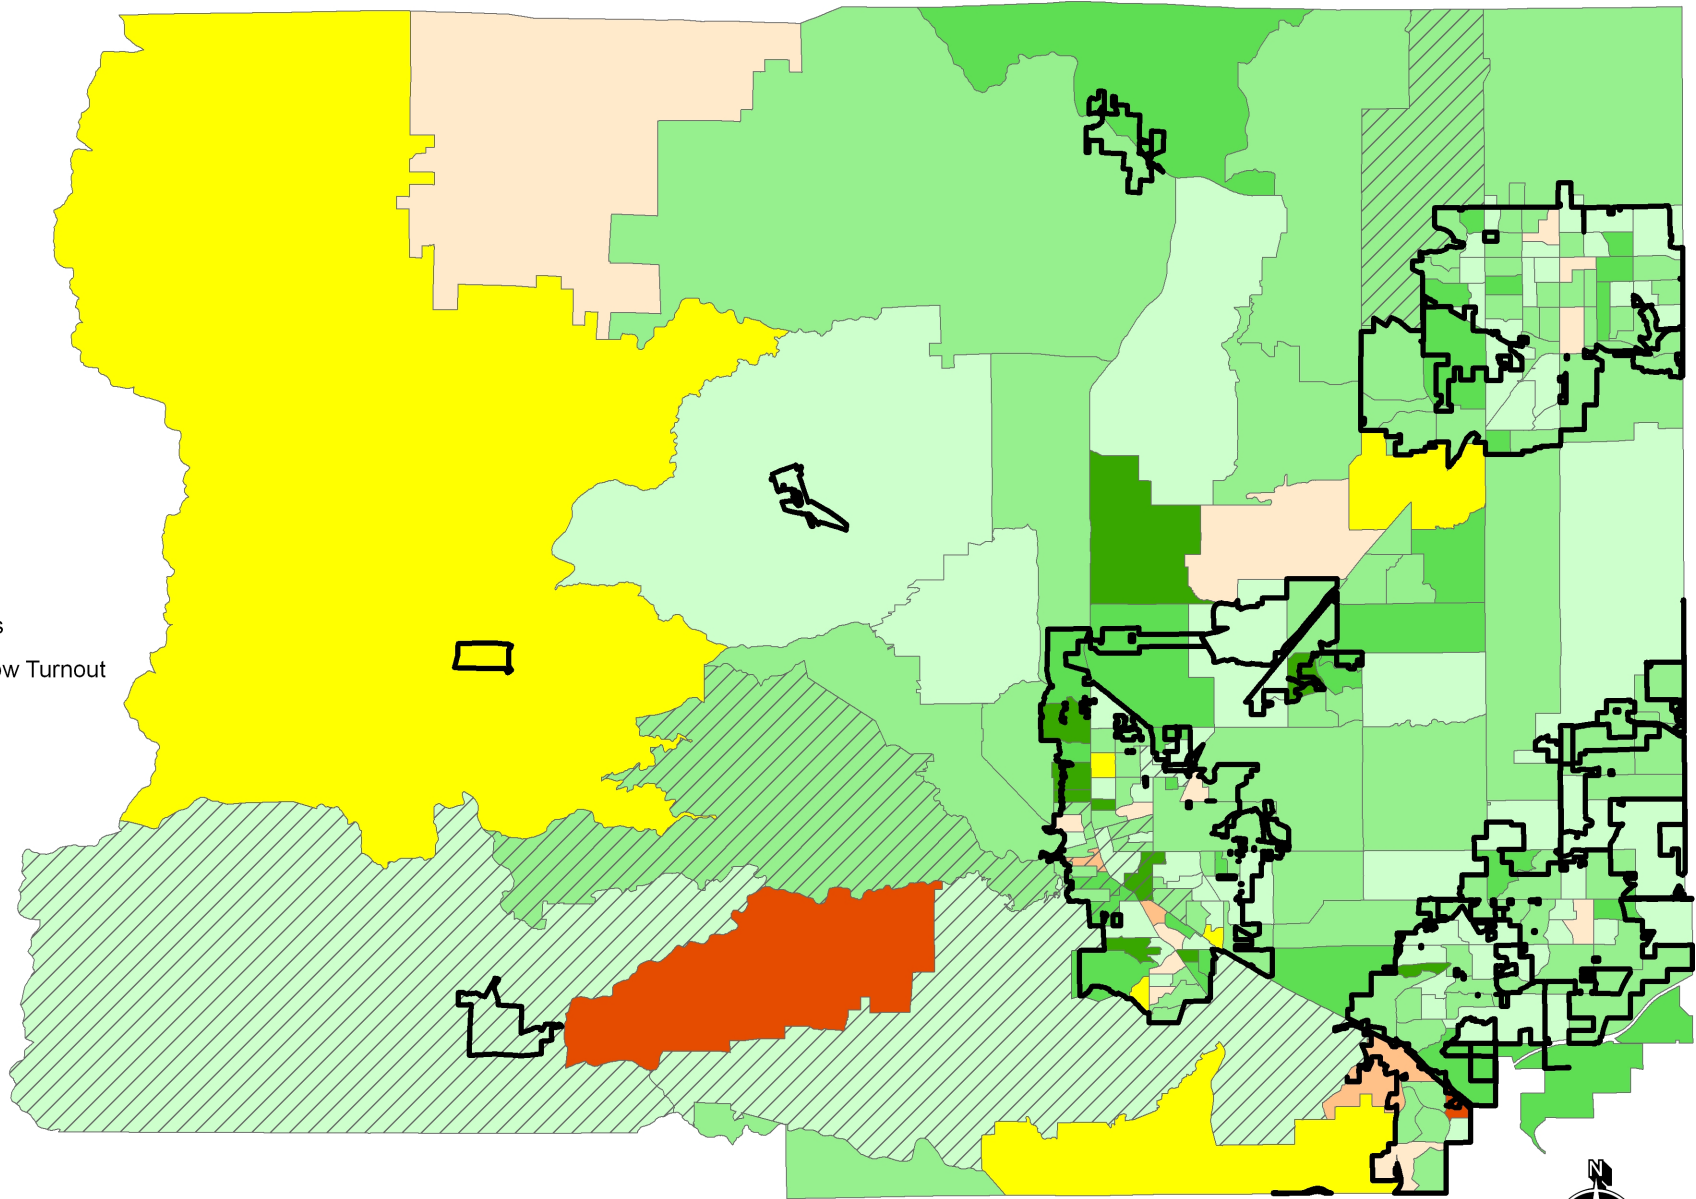

### % Eligible Voter Turnout

 Town / City Boundaries

### % of Eligible Voter Turnout

Town / City Boundaries

### % Margin of Victory

**Brian Davidson** **Matt Arnold**

 Town / City Boundaries

 Combined Results - Low Turnout

 Tie

## Total Votes Cast

Town / City Boundaries

Total Republican Party  
turnout - 12,132 ballots