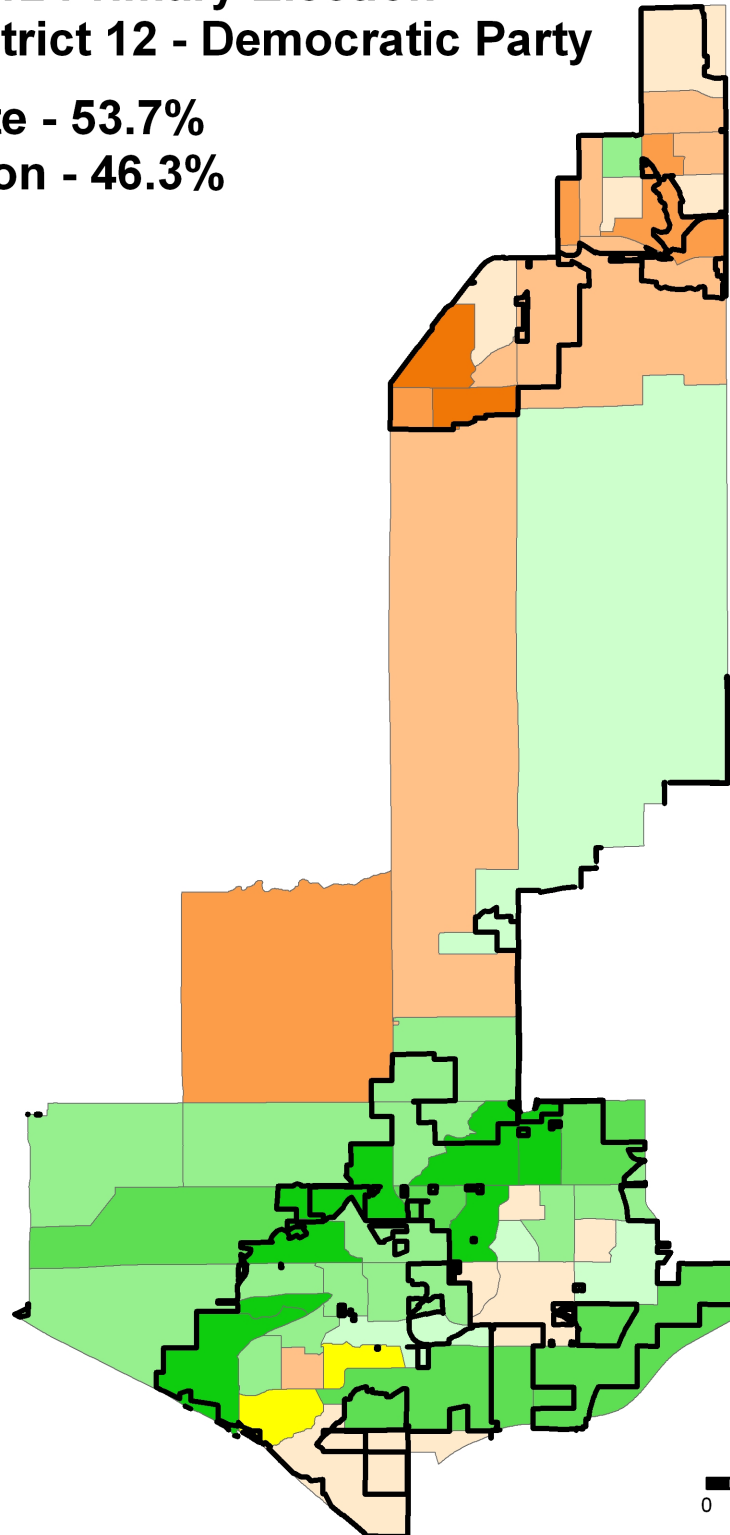

% Margin of Victory

Angie Layton Mike Foote