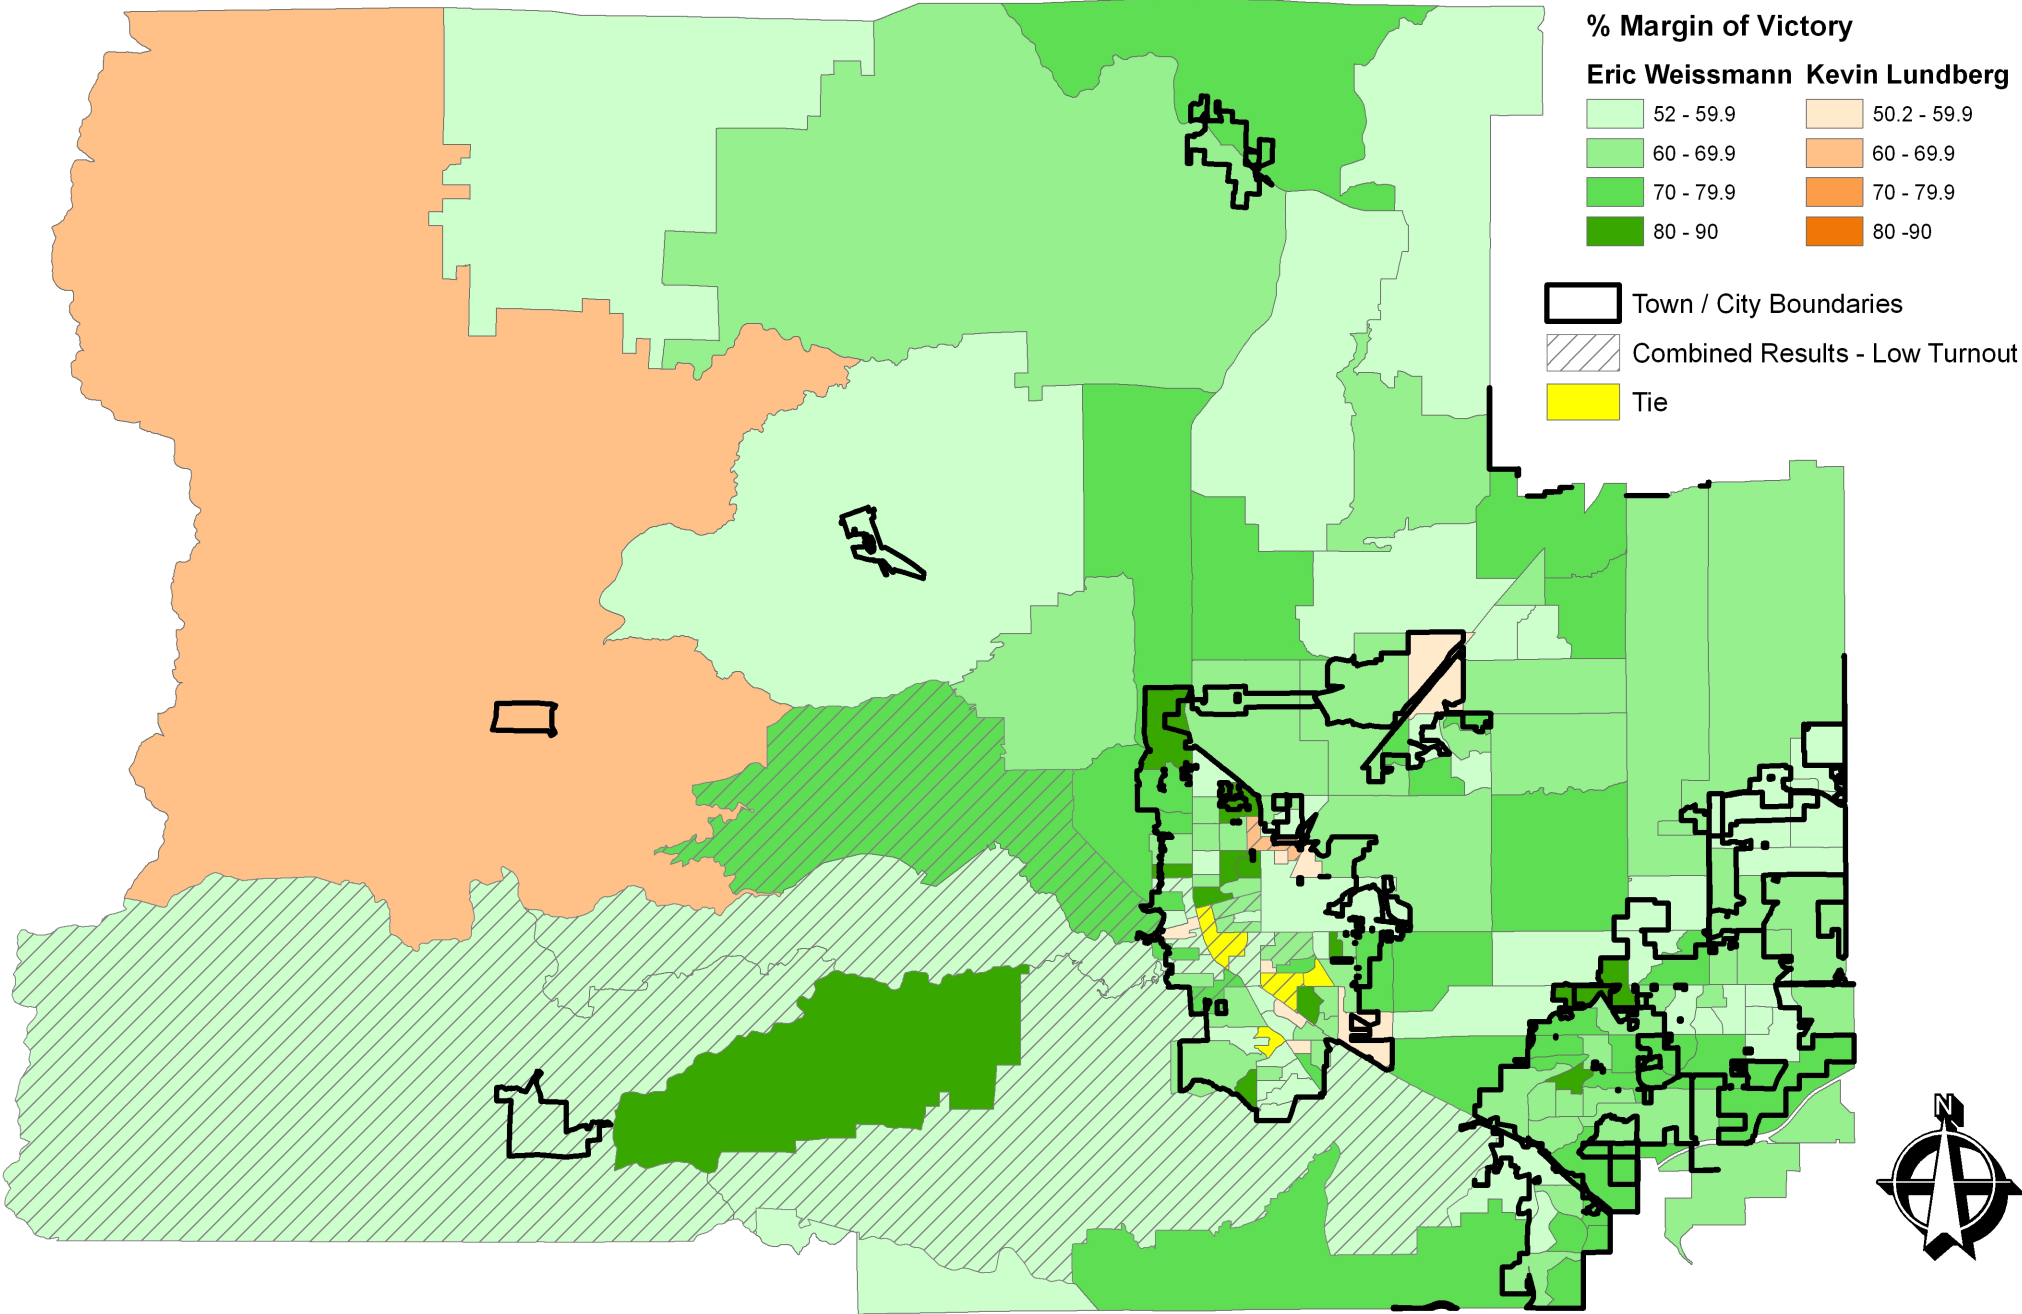

Boulder County 2012 Primary Election US Congressional District 2 - Republican Party

Eric Weissmann - 64.53%
Kevin Lundberg - 35.47%