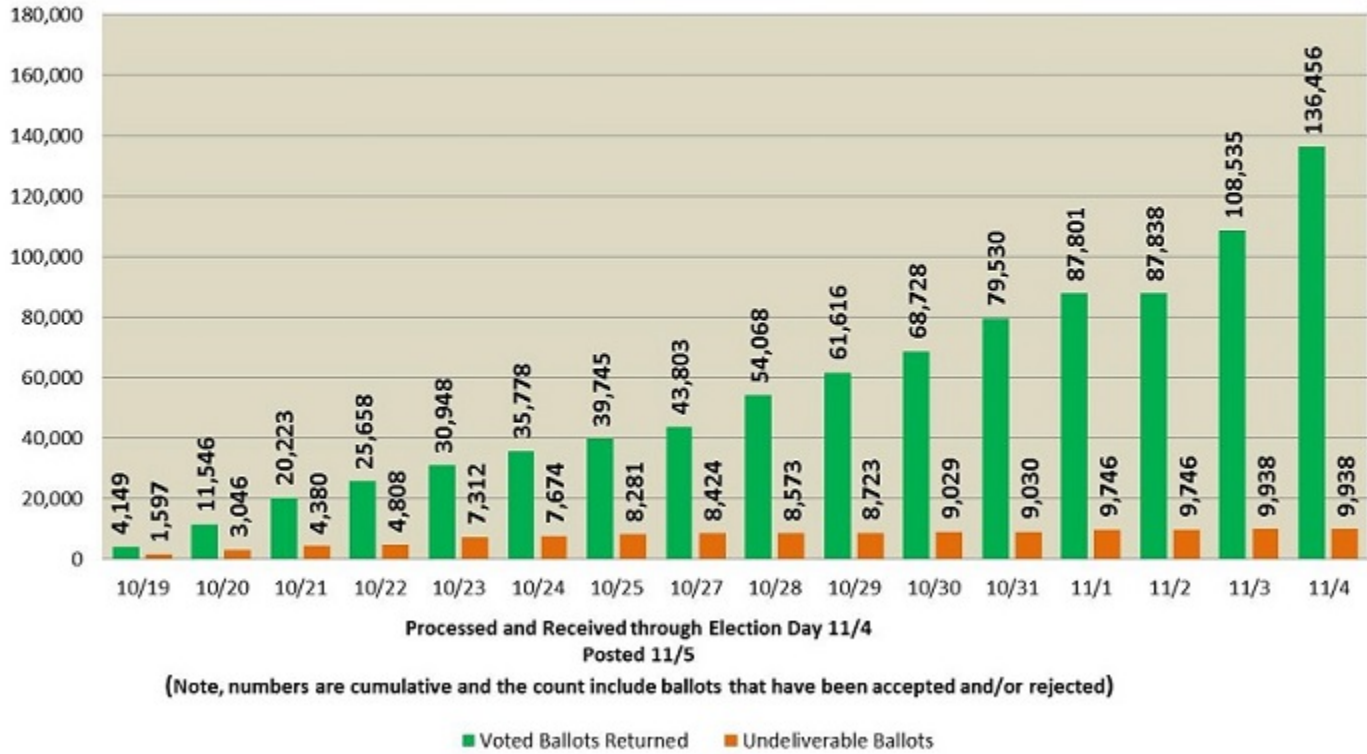

2014 Mail Ballot Returns

2014 General Election Mail Ballot Returns 184,946 active ballots distributed

The ballots received and processed chart displays mail ballot returns throughout the election cycle, beginning approximately two weeks before Election Day. If a date is not listed, either no ballot processing took place that day or no significant ballot processing took place that day.

Numbers may differ from final election results.