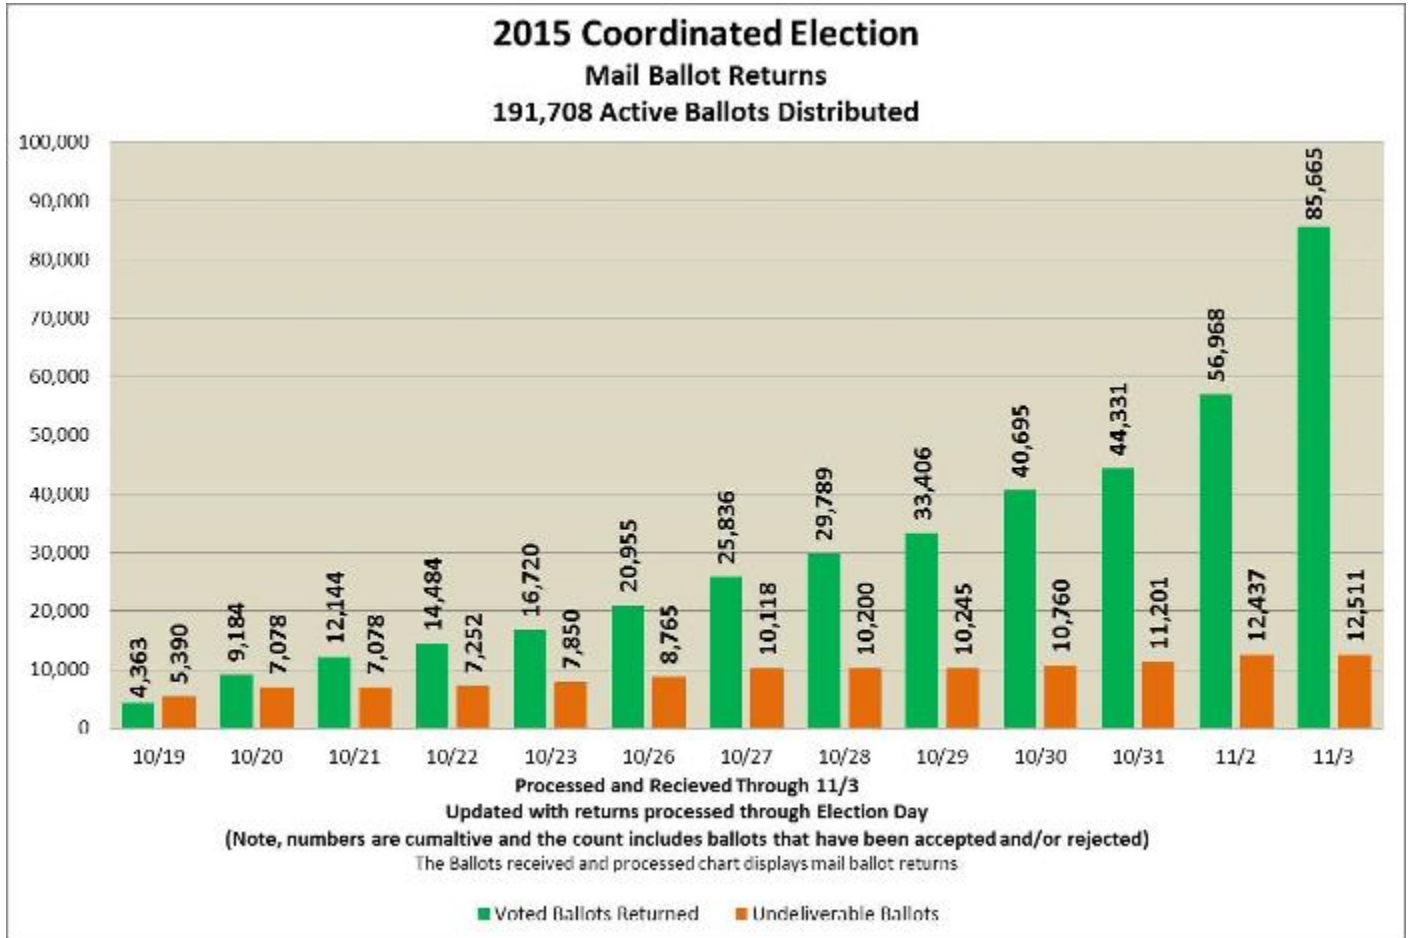

2015 Daily Mail Ballot Return Information

The ballots received and processed chart displays mail ballot returns throughout the election cycle, beginning approximately two weeks before Election Day.

If a date is not listed, either no ballot processing took place that day or no significant ballot processing took place that day.

Numbers may differ from final election results due to 8-day final processing of military/overseas ballots and ballot resolution.