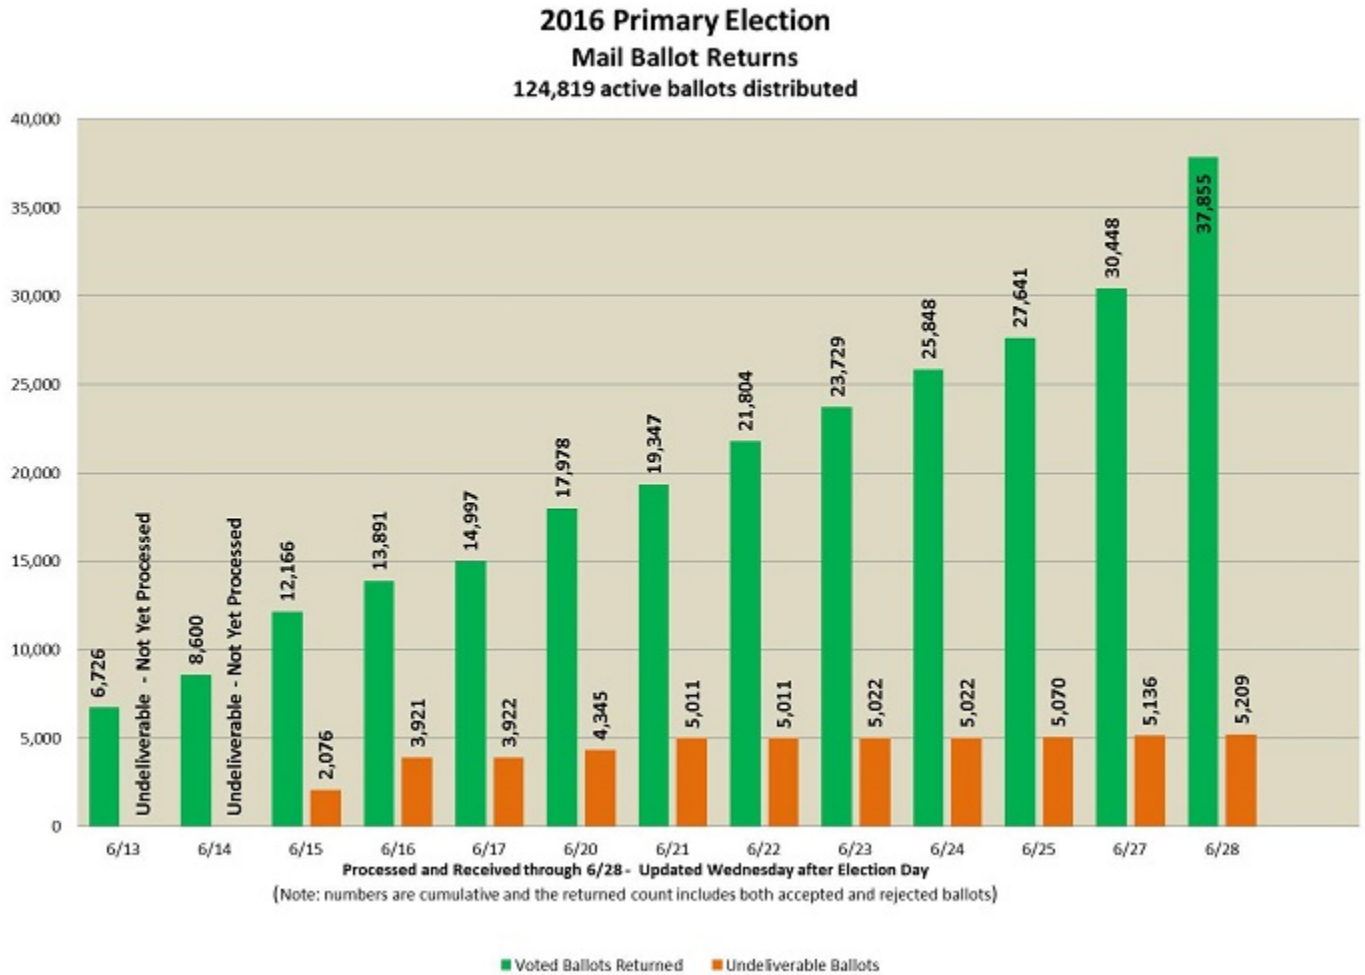

2016 Primary - Daily Mail Ballot Return Information

The ballots received and processed chart displays mail ballot returns throughout the election cycle, beginning approximately two weeks before Election Day.

If a date is not listed, either no ballot processing took place that day or no significant ballot processing took place that day.

Numbers may differ from final election results due to 8-day final processing of military/overseas ballots and ballot resolution.