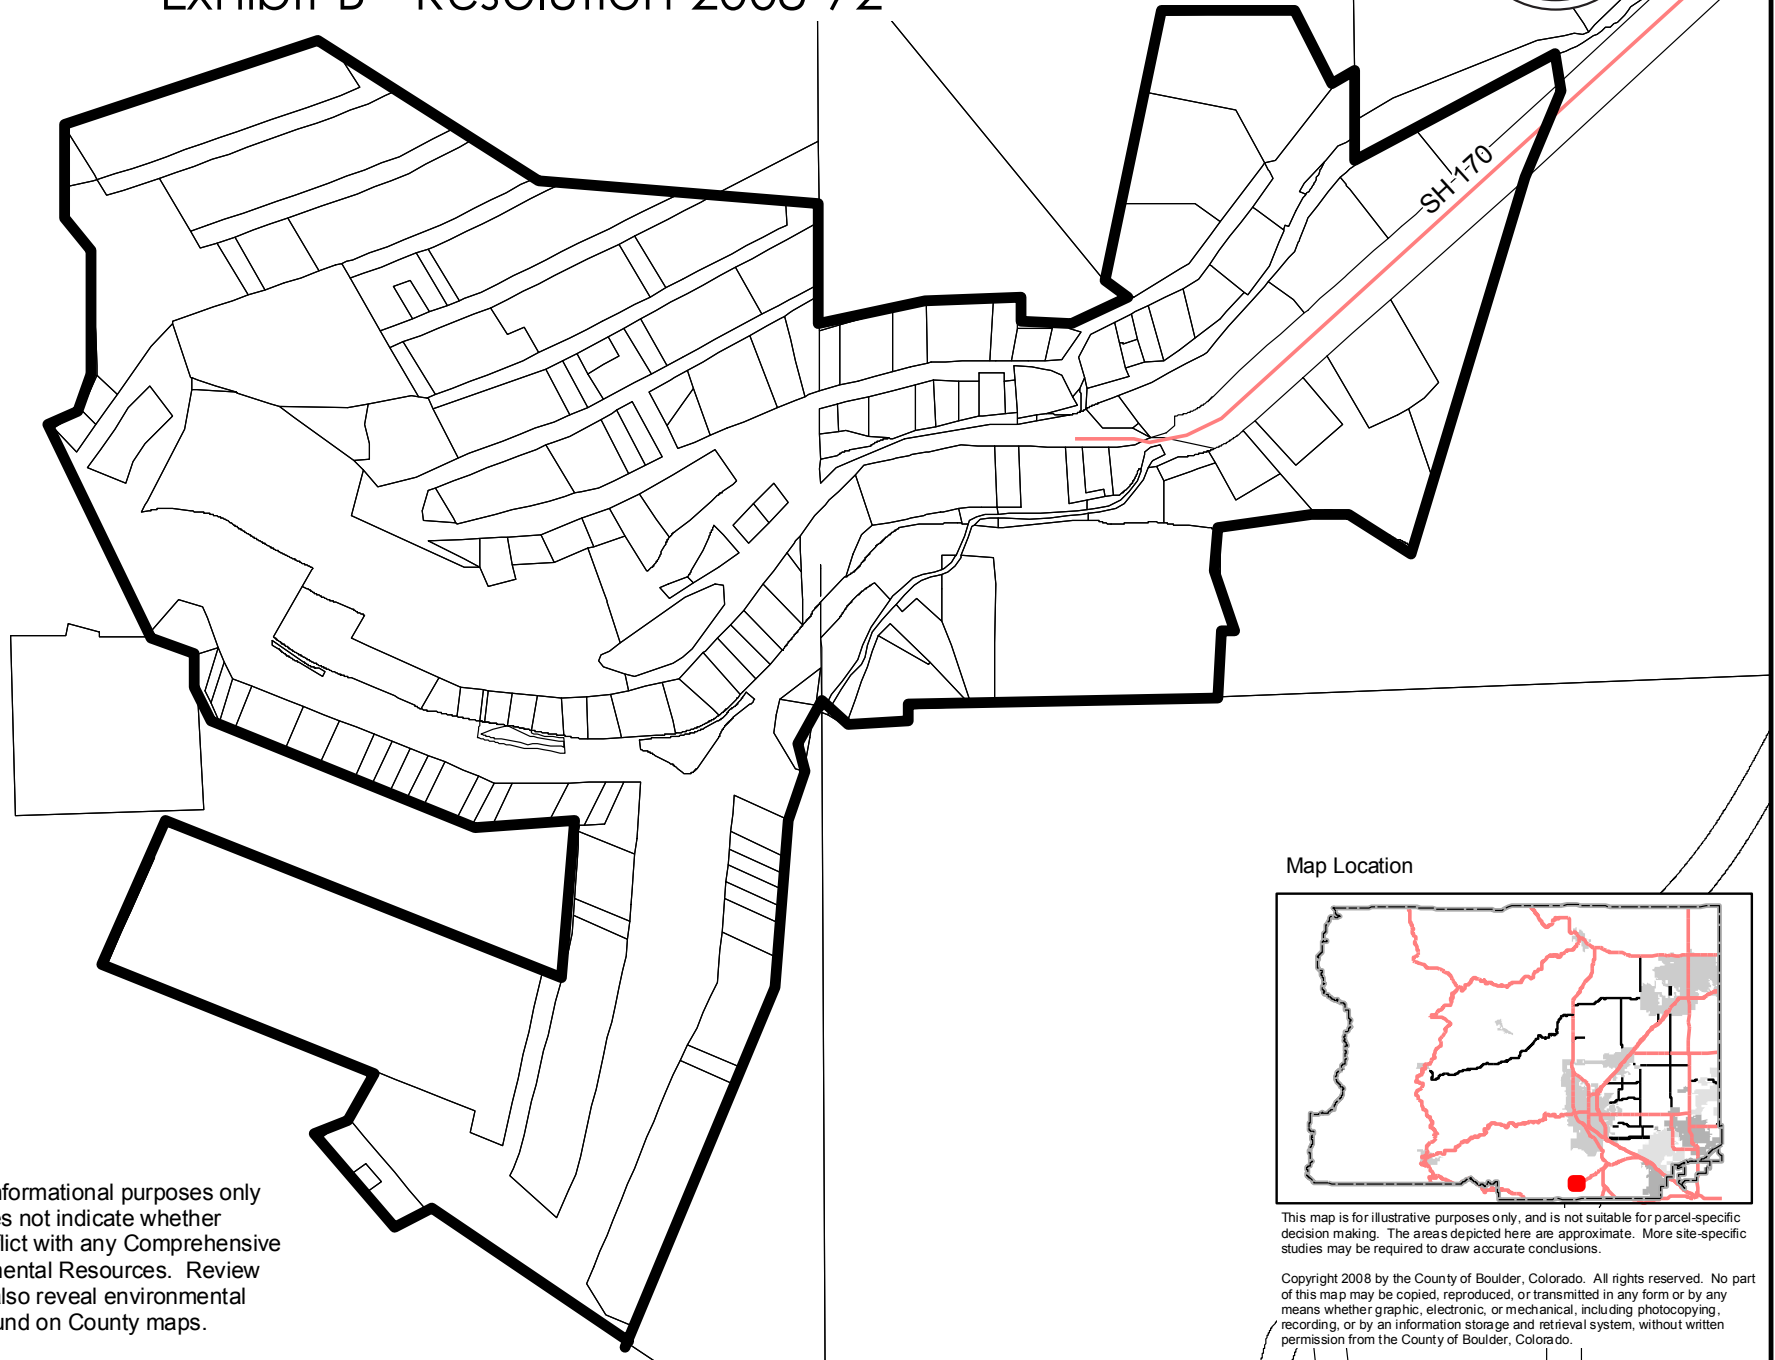

Eldorado Springs Townsite (Land Use Code 4-806)

Exhibit B - Resolution 2008-72

Map Location

This map is for informational purposes only and, in itself, does not indicate whether property will conflict with any Comprehensive Plan or Environmental Resources. Review processes may also reveal environmental resources not found on County maps.

This map is for illustrative purposes only, and is not suitable for parcel-specific decision making. The areas depicted here are approximate. More site-specific studies may be required to draw accurate conclusions.