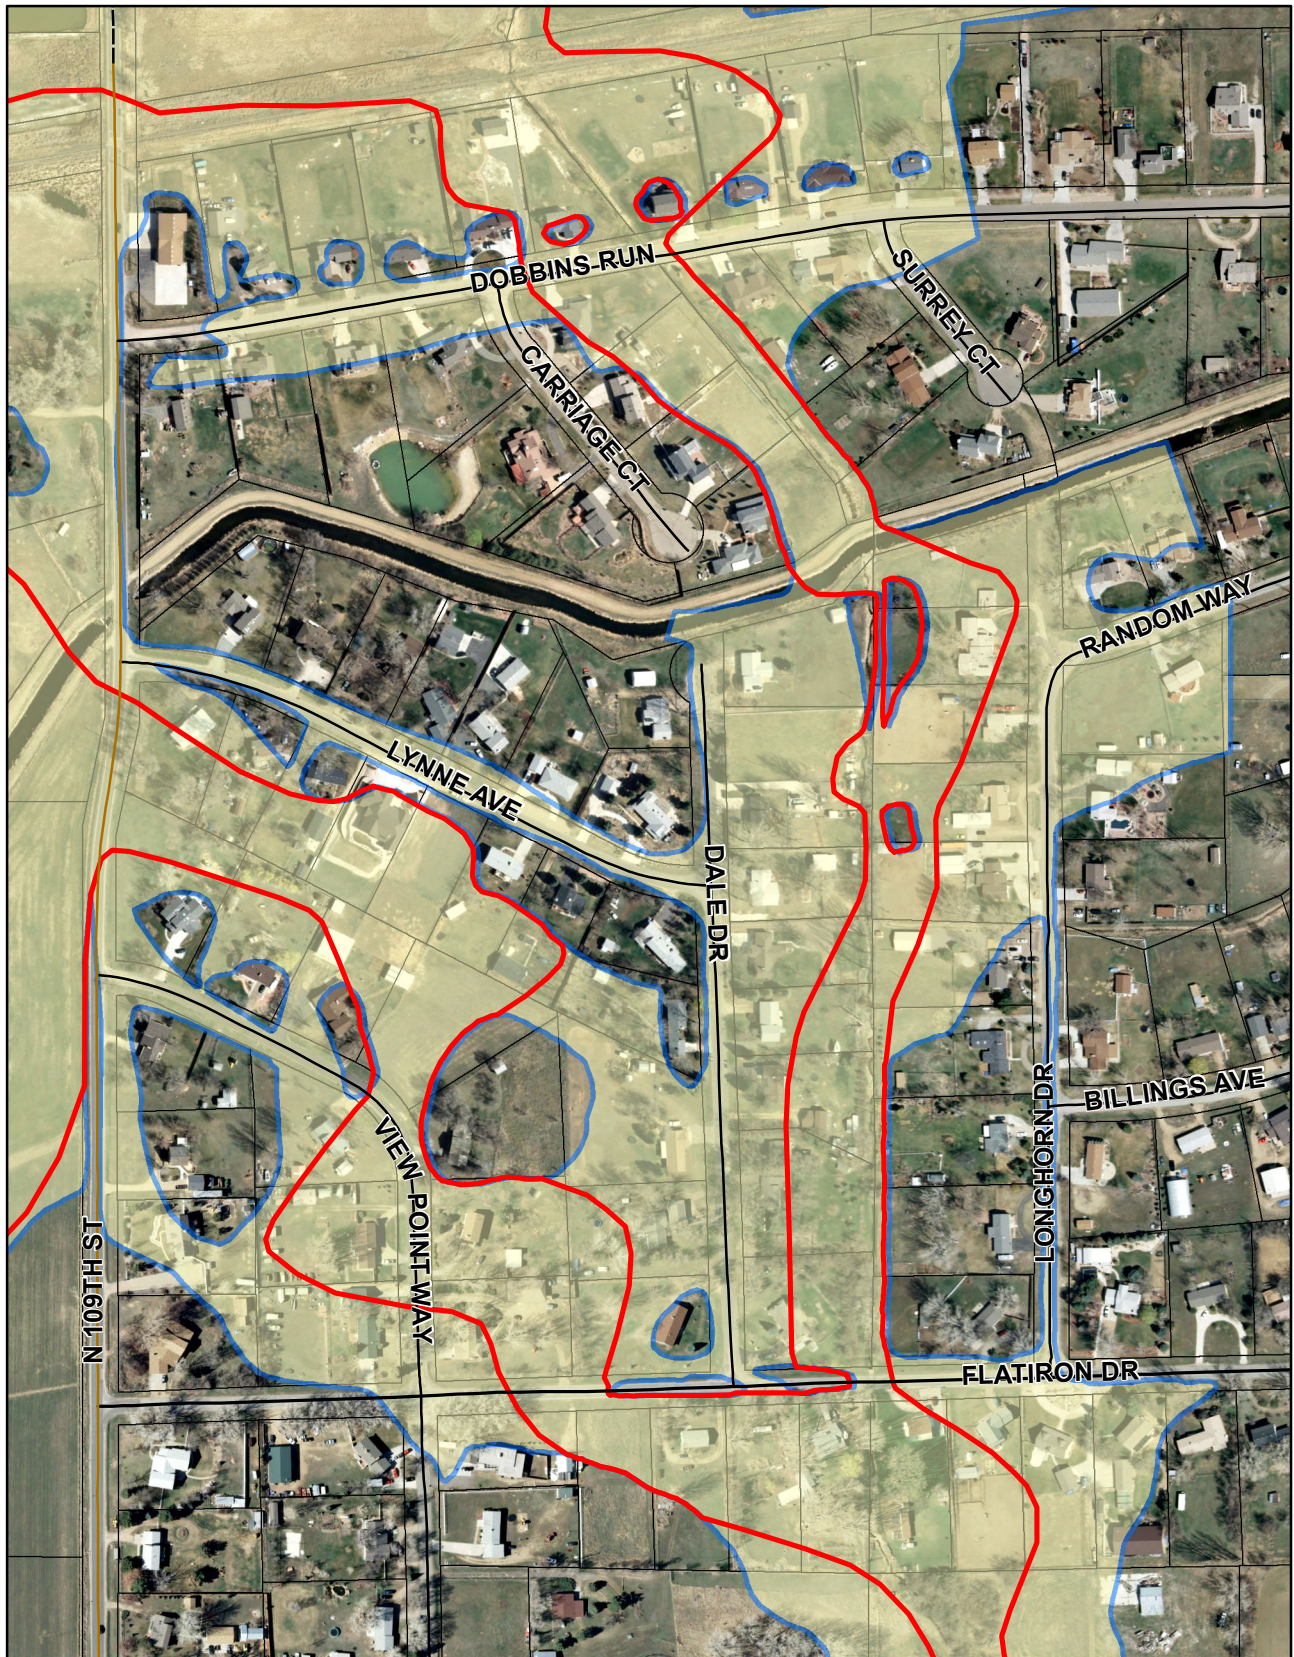

Bullhead Gulch 100YR Floodplain Brownsville Area

Legend

-  Bullhead Gulch 100YR Floodplain
-  Bullhead Gulch Floodway