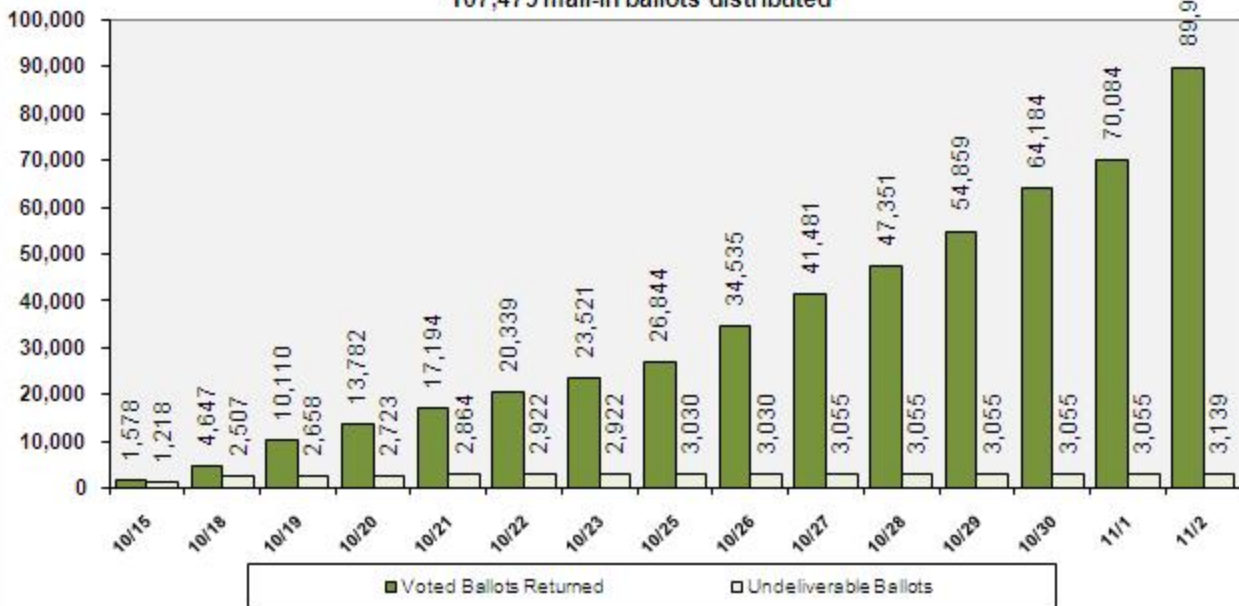

2010 General Election

Mail-in Ballot Returns

107,473 mail-in ballots distributed

(results are cumulative)