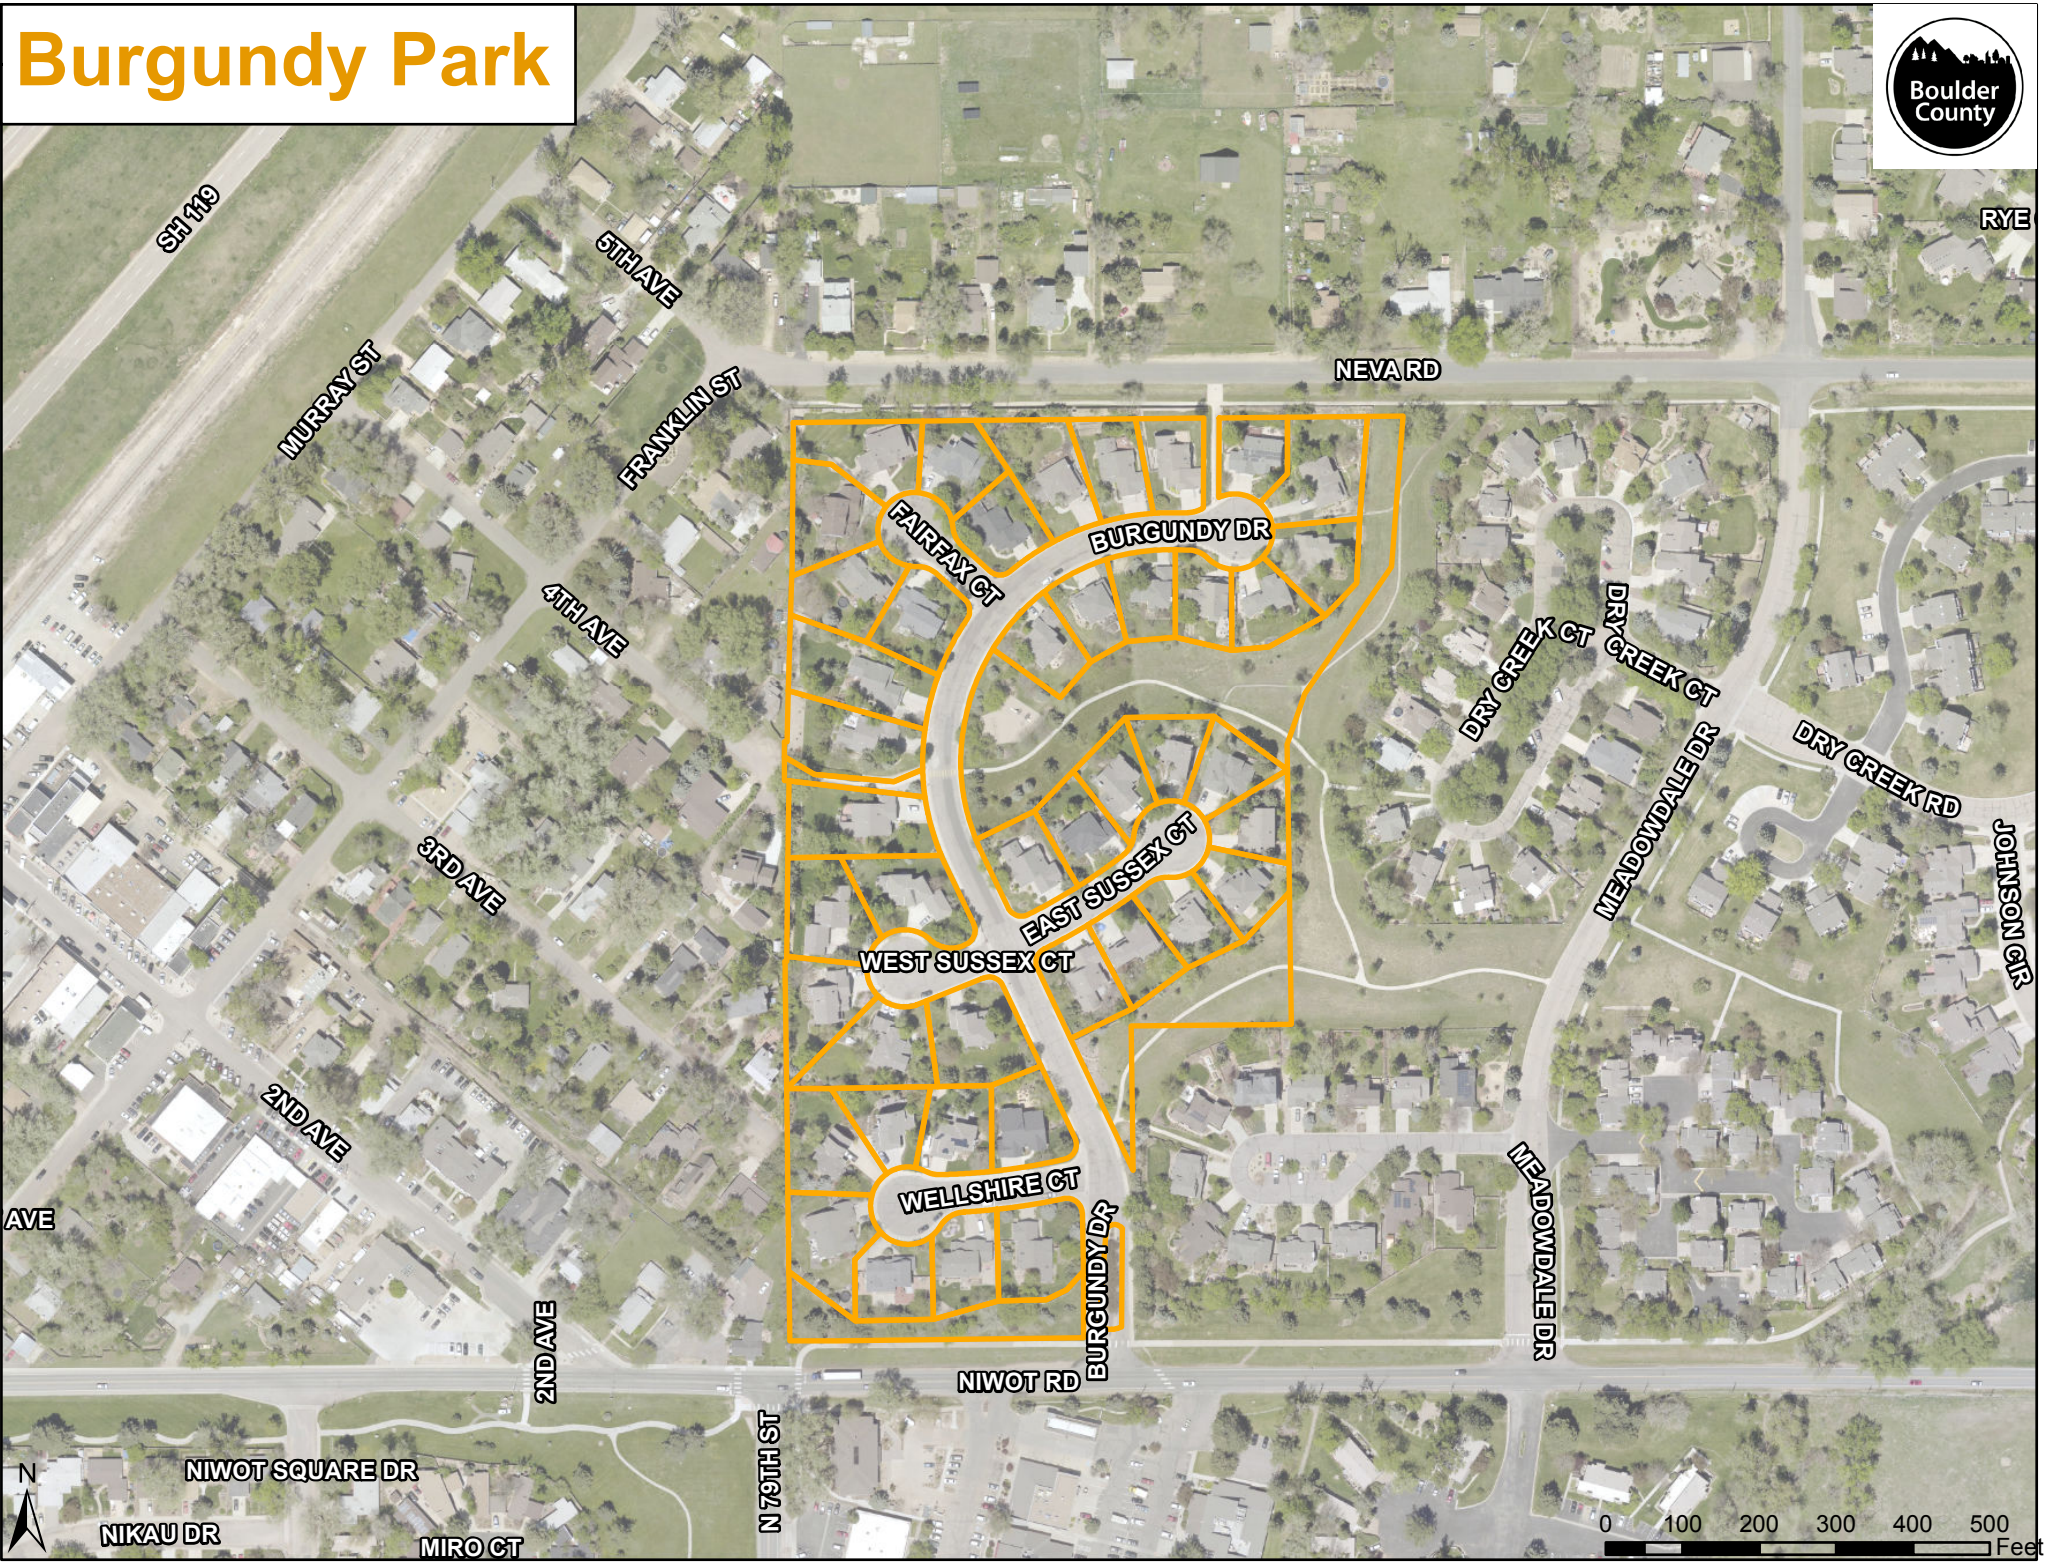

# Burgundy Park

RYE

NEVARD

FAIRFAX CT

BURGUNDY DR

DRY CREEK CT

DRY CREEK CT

DRY CREEK RD

JOHNSON CIR

4TH AVE

3RD AVE

2ND AVE

AVE

WEST SUSSEX CT

EAST SUSSEX CT

WELLSHIRE CT

BURGUNDY DR

MEADOWDALE DR

NIWOT RD

NIWOT SQUARE DR

NIKAU DR

MIRO CT

N 79TH ST

0 100 200 300 400 500 Feet