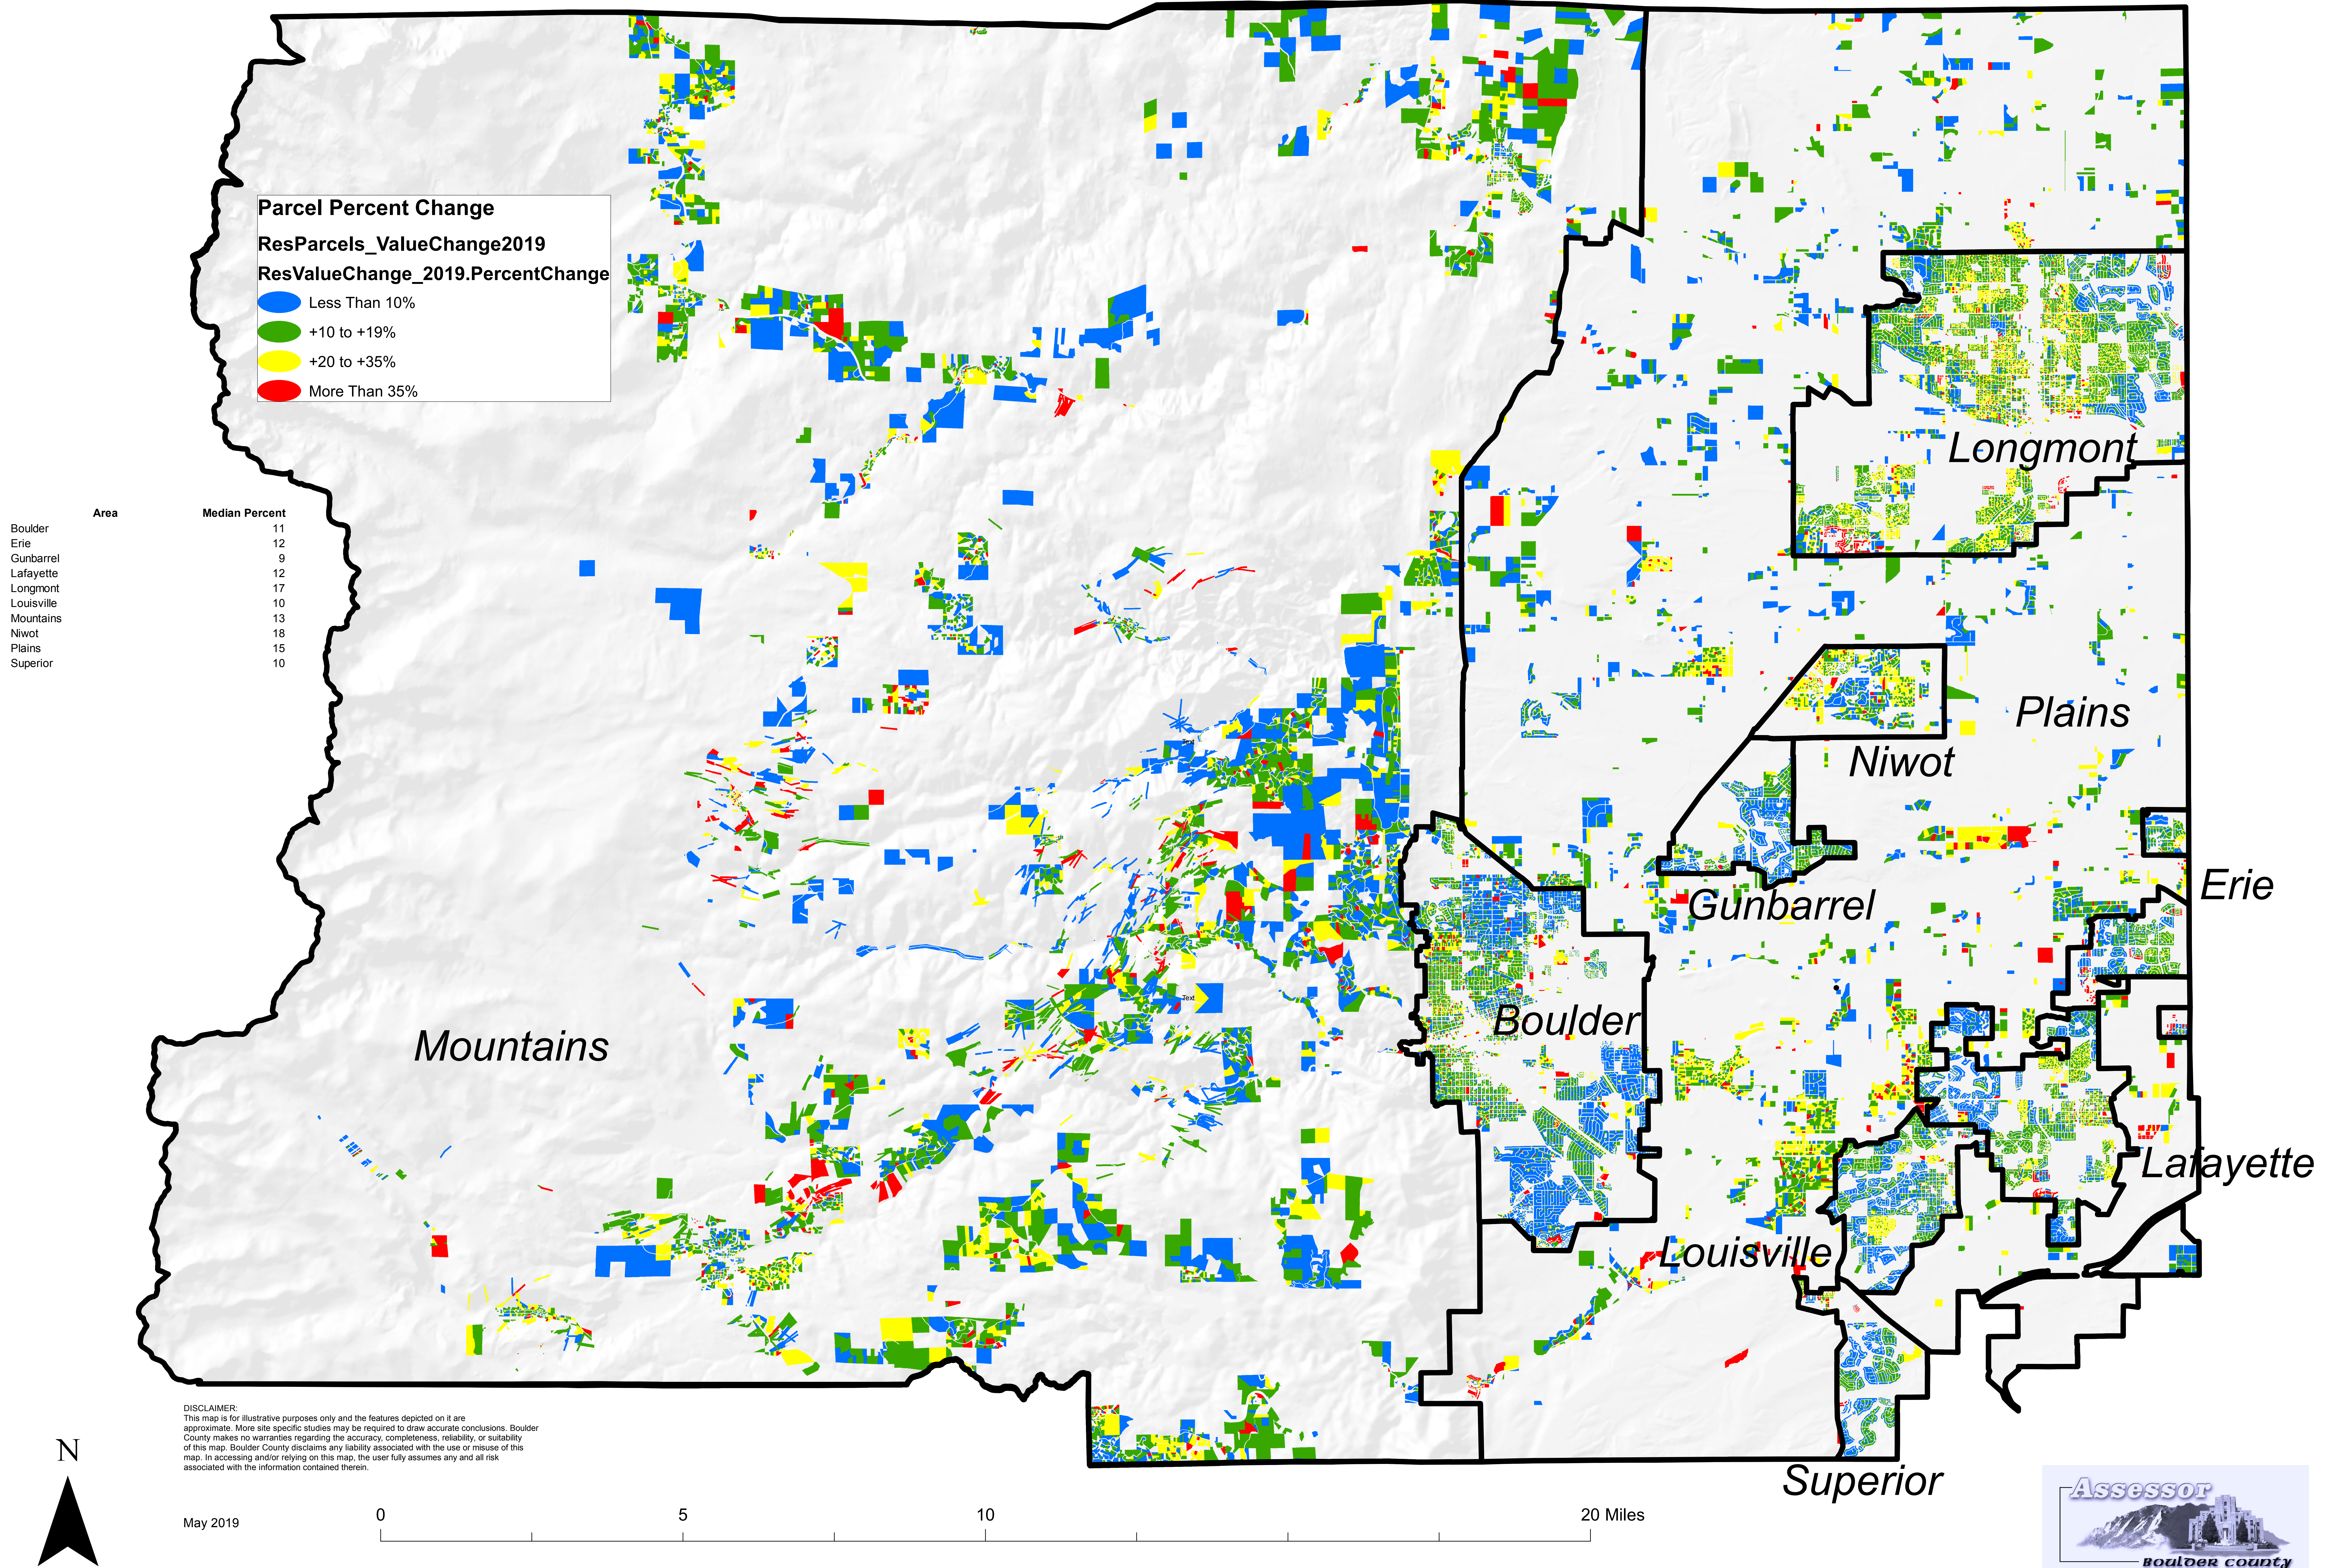

Boulder County: Single Family and Townhome 2017 to 2019 Median Value Change

Parcel Percent Change
ResParcels_ValueChange2019
ResValueChange_2019.PercentChange

- Less Than 10%
- +10 to +19%
- +20 to +35%
- More Than 35%

Area	Median Percent
Boulder	11
Erie	12
Gunbarrel	9
Lafayette	12
Longmont	17
Louisville	10
Mountains	13
Niwot	18
Plains	15
Superior	10

May 2019