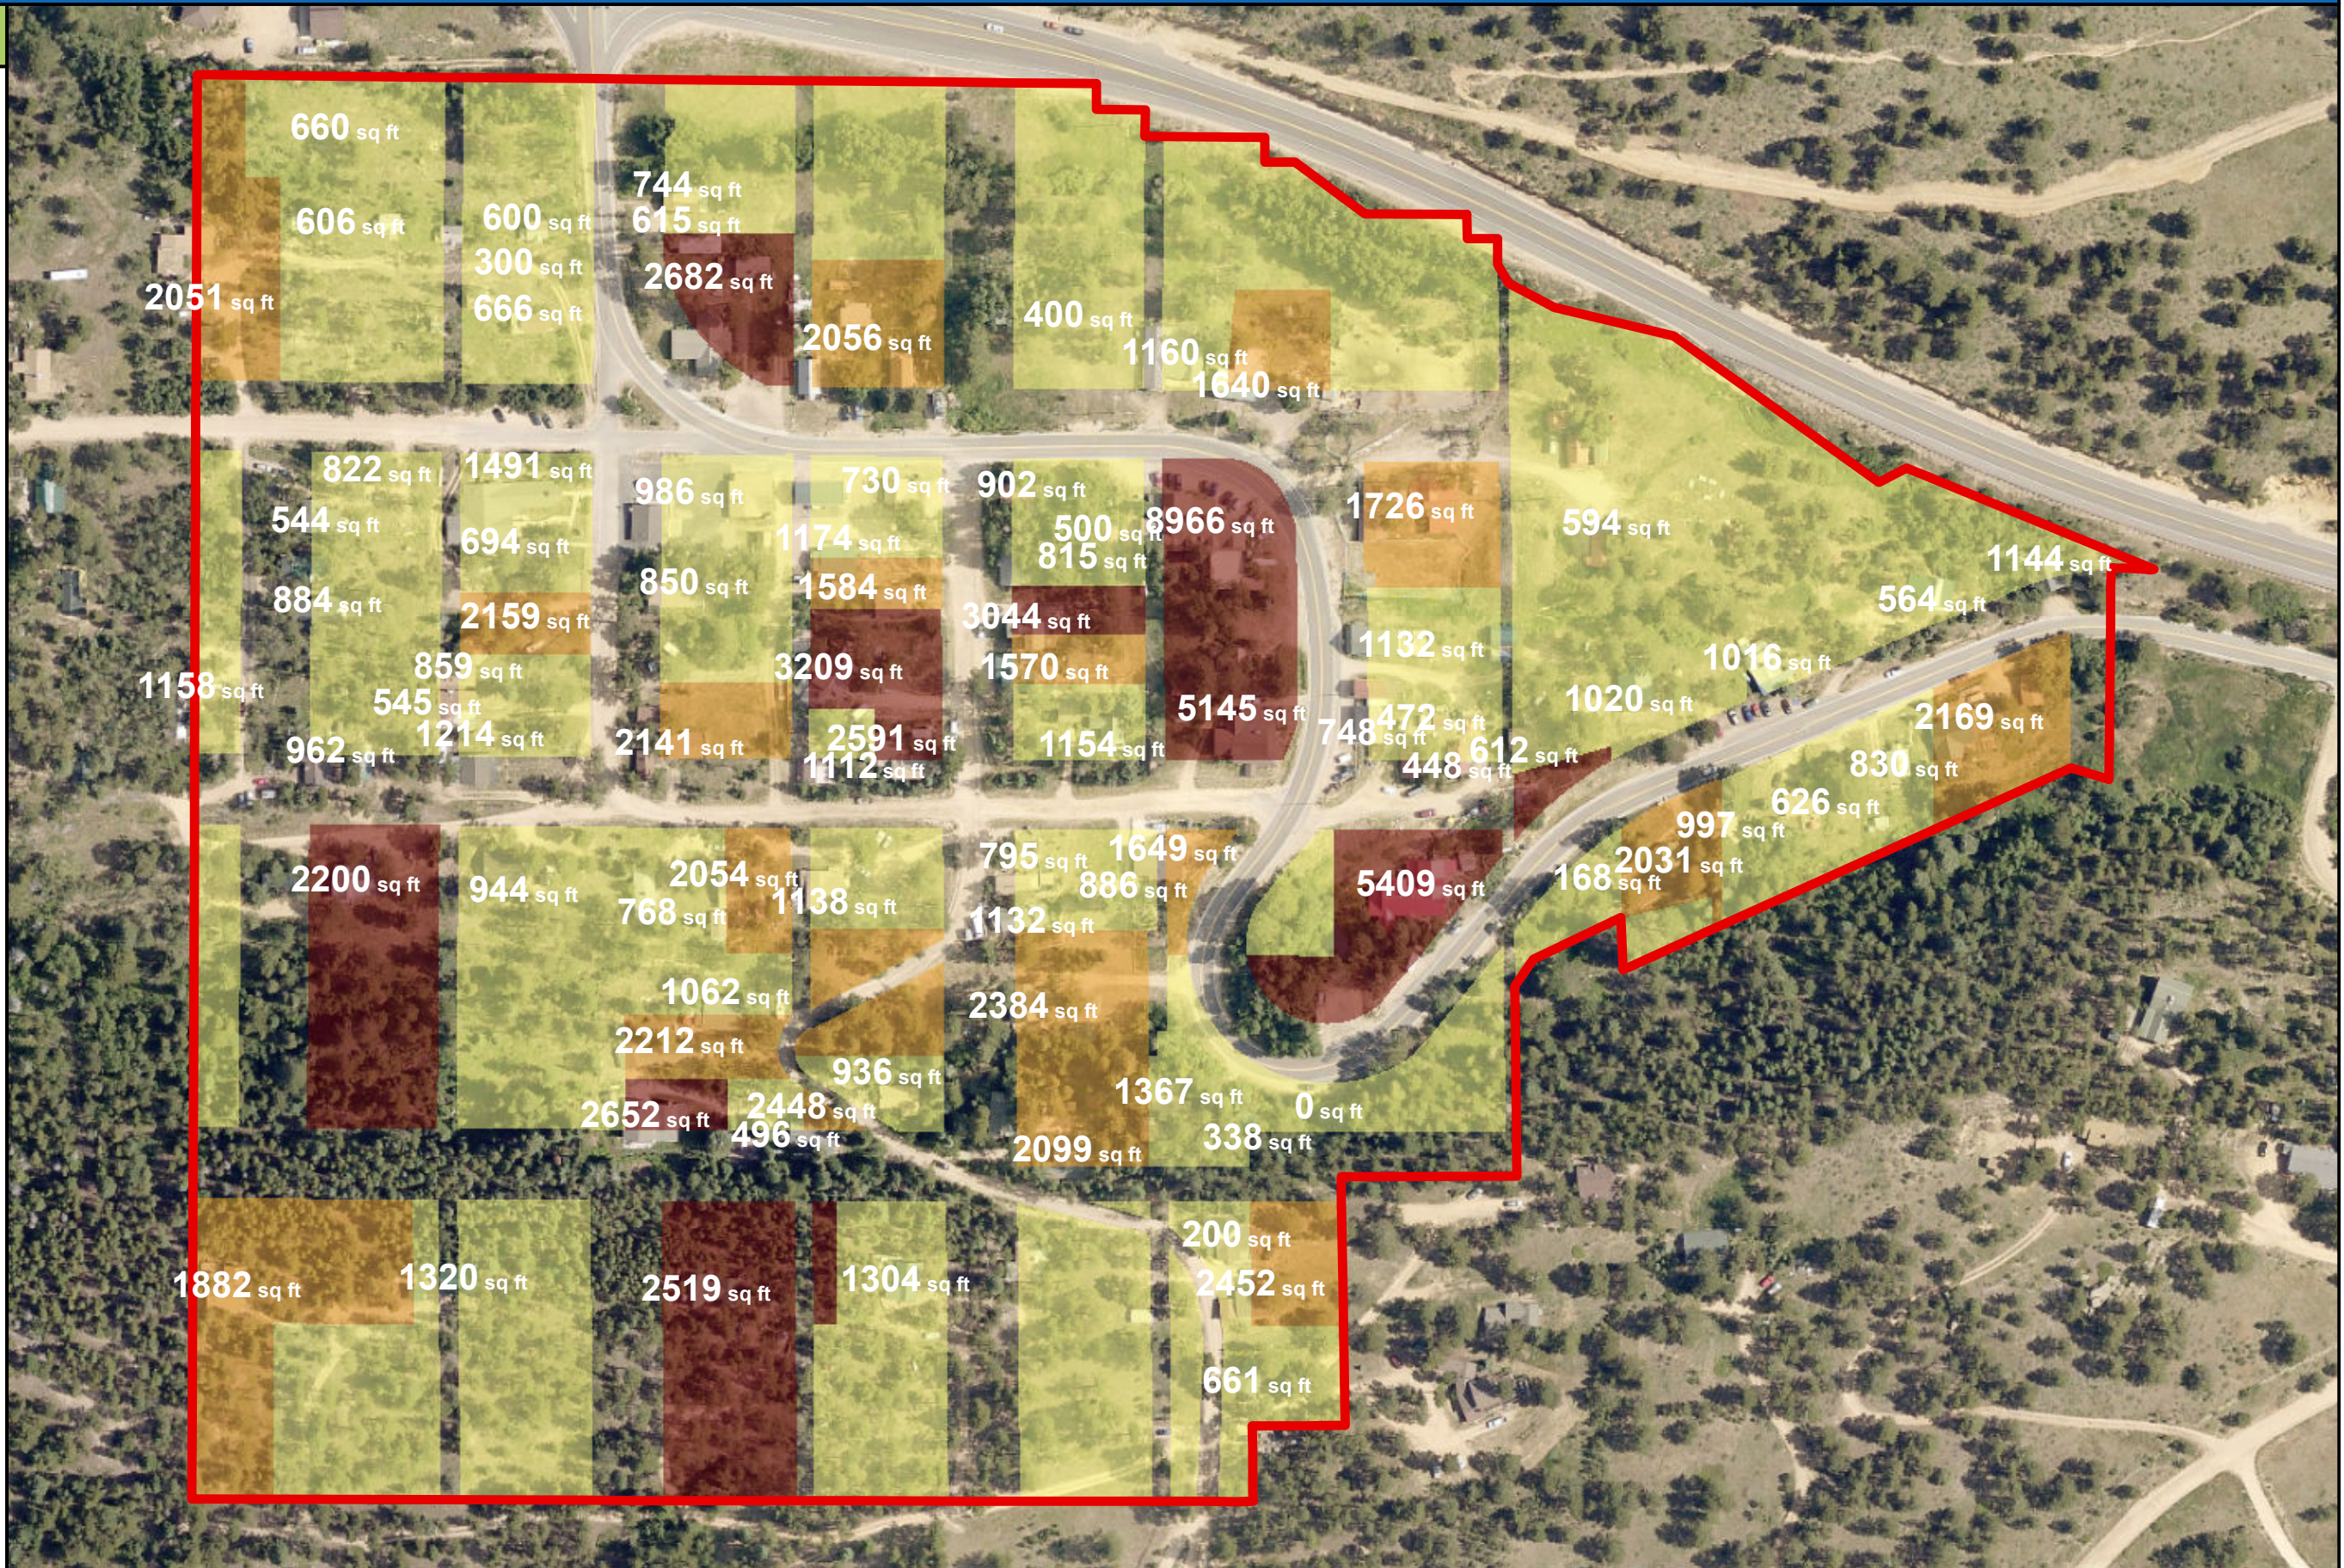

Boulder County Land Use Department

2045 13th Street, Boulder, CO 80302 303-441-3930 www.bouldercounty.org/lu

Allenspark Townsite Structure Area

Legend

- SPR Townsite Boundary
- 1,500 sq.ft. and less
- 1,501 to 2,500 sq.ft.
- 2,501 sq.ft. and over

Area of Detail Date: 10/25/2019

The user agrees to all Terms of Use set forth by Boulder County. For Terms of Use, please visit: www.bouldercounty.org/mapdisclaimer