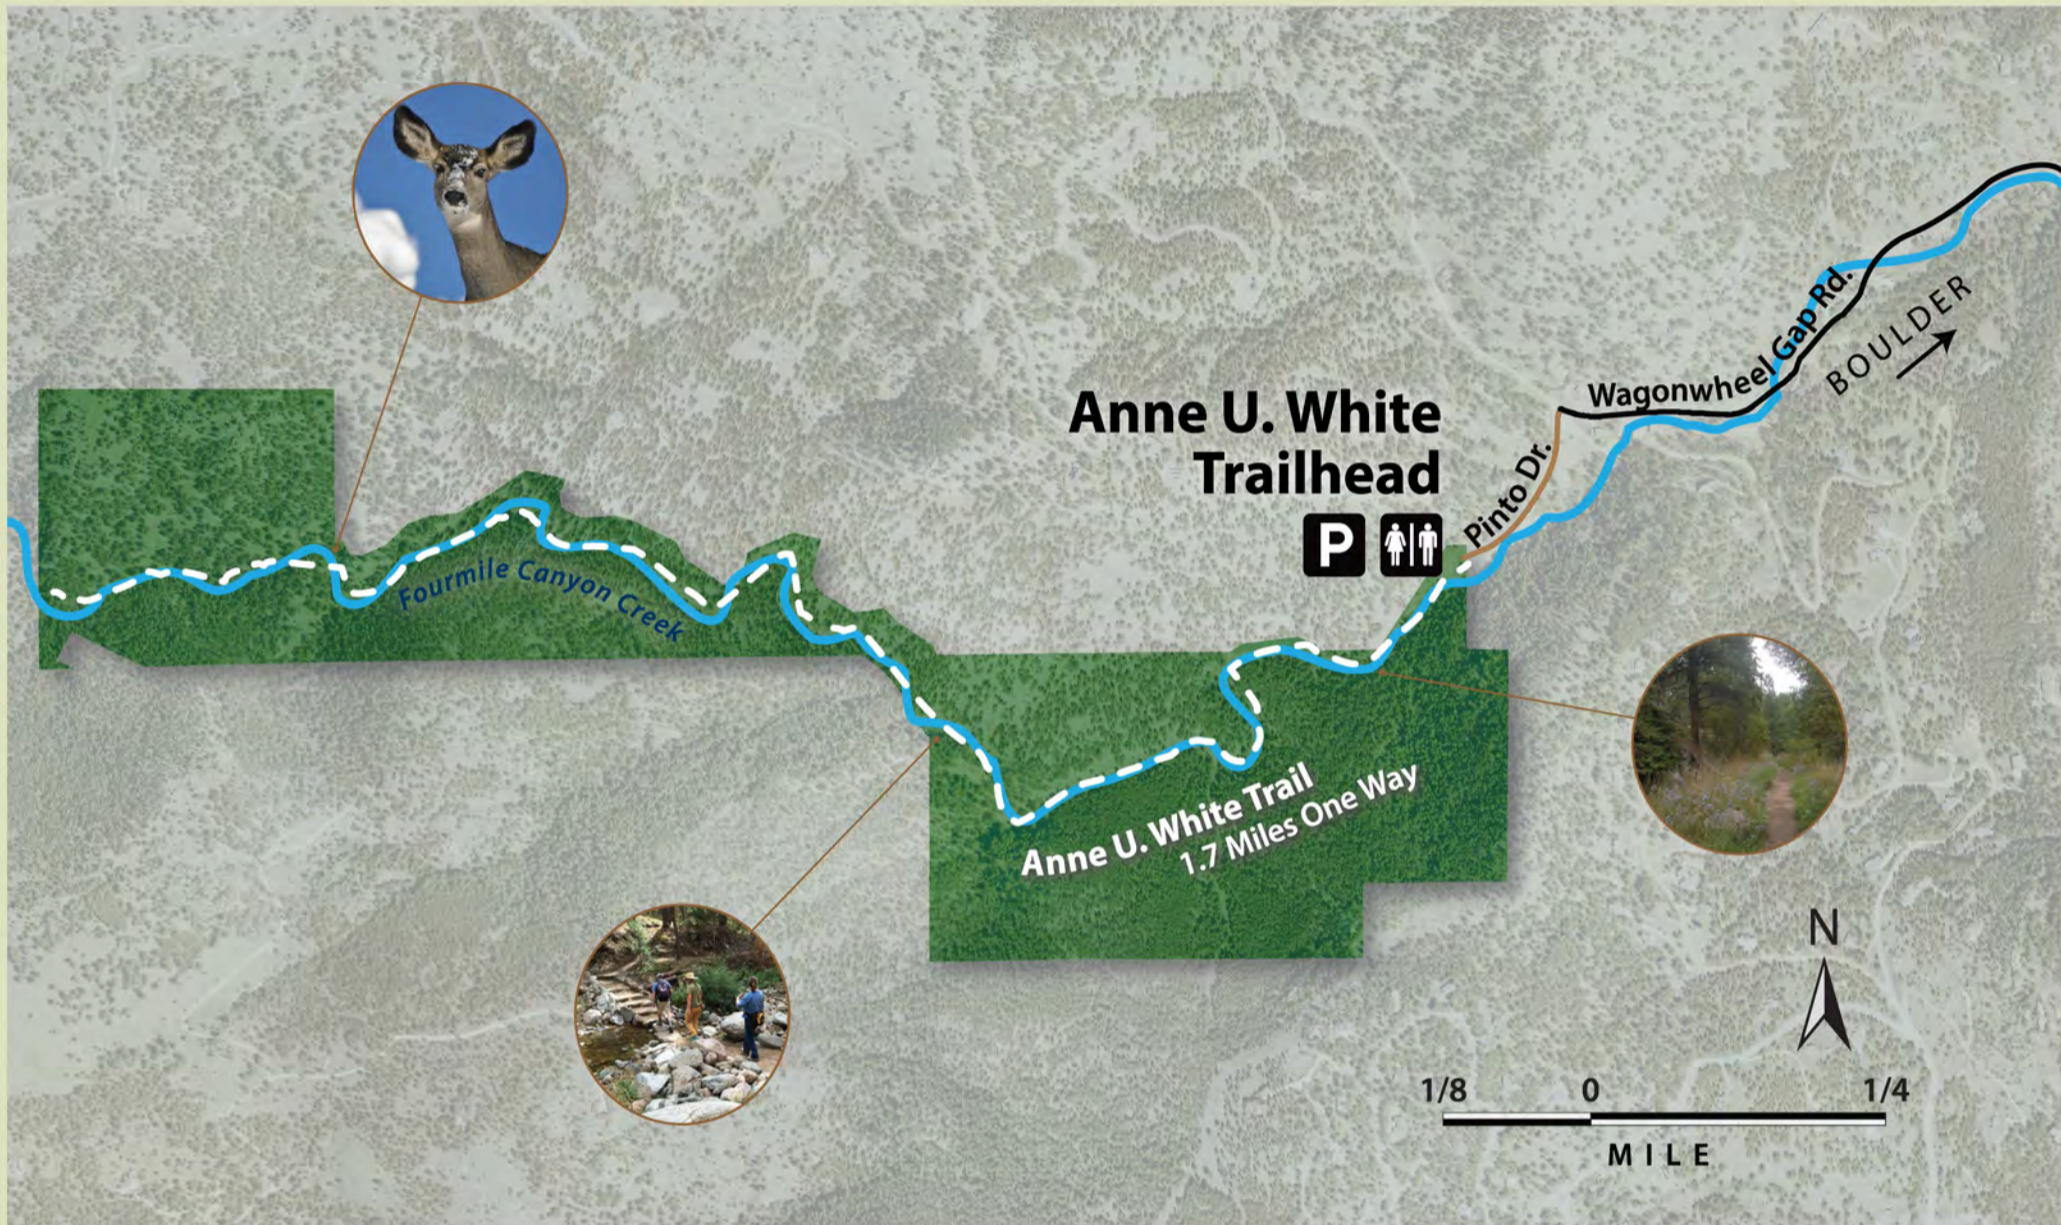

Anne U. White

LEGEND

- | | | |
|---|---|--|
|  Recreation Area |  Restrooms |  Unpaved Road |
|  Pedestrian Only Trail |  Trailhead Parking |  Paved Road |

PARKS AND OPEN SPACE REGULATIONS

- You are responsible for knowing and obeying all regulations
- For a complete list of regulations go to:
www.BoulderCountyOpenSpace.org/regs
- Violations are punishable by a fine up to \$300

CONTACT INFORMATION

- Emergency Call 911
- Non-Emergency Dispatch 303-441-4444
- General Information
and Lost & Found 303-678-6200

BoulderCountyOpenSpace.org

 facebook.com/BoulderCountyOpenSpace

 [@BoulderCountyOS](https://twitter.com/BoulderCountyOS)