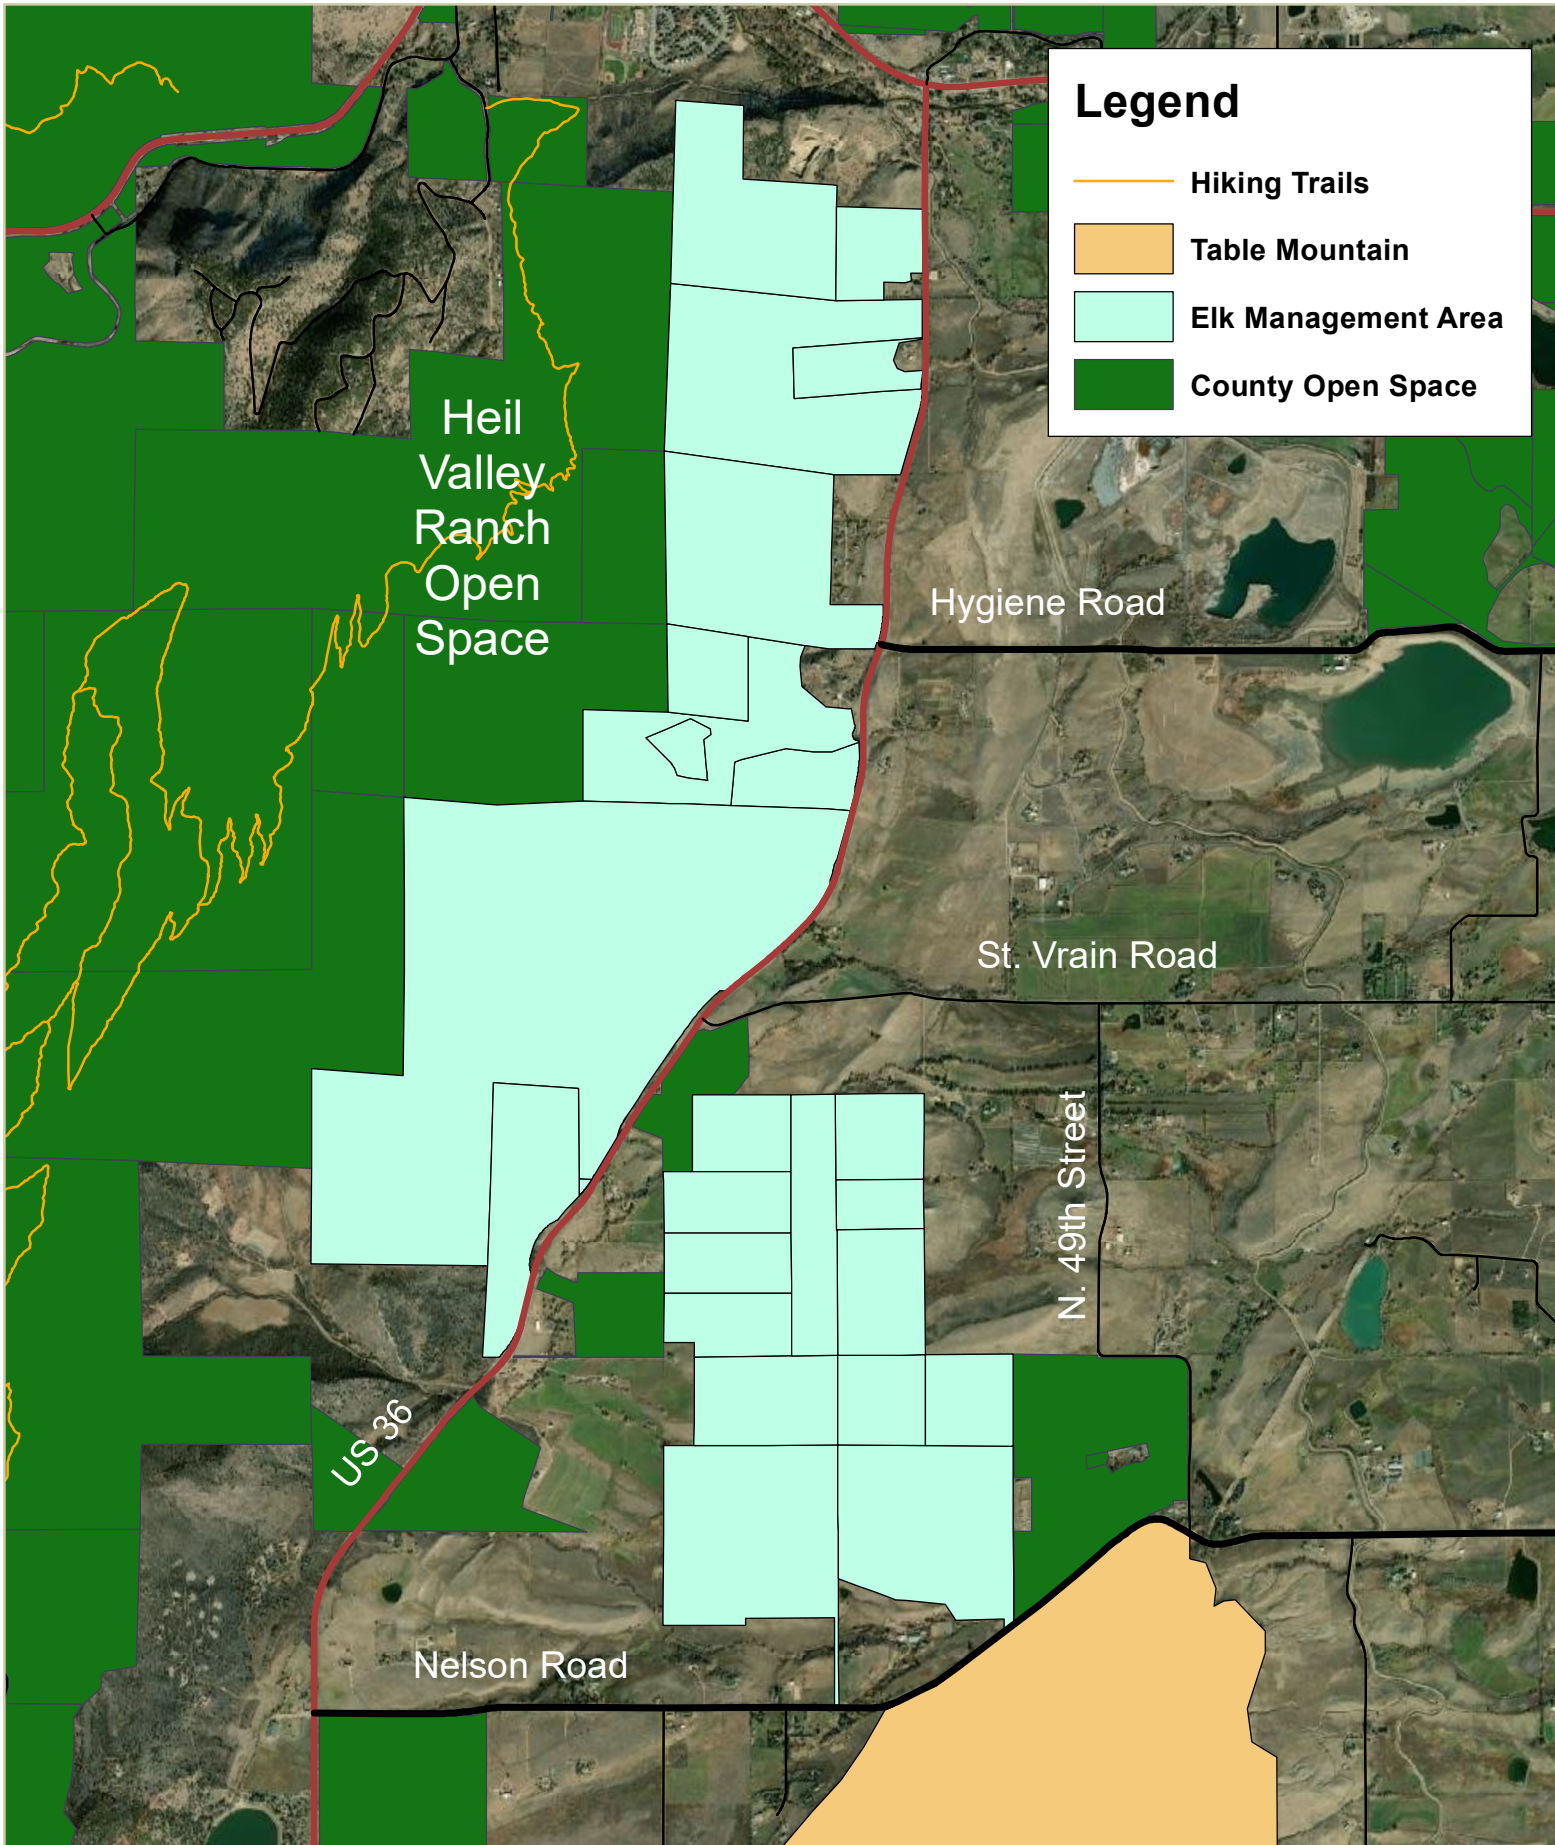

RED HILL ELK MANAGEMENT AREA

Legend

- Hiking Trails
- Table Mountain
- Elk Management Area
- County Open Space

2021