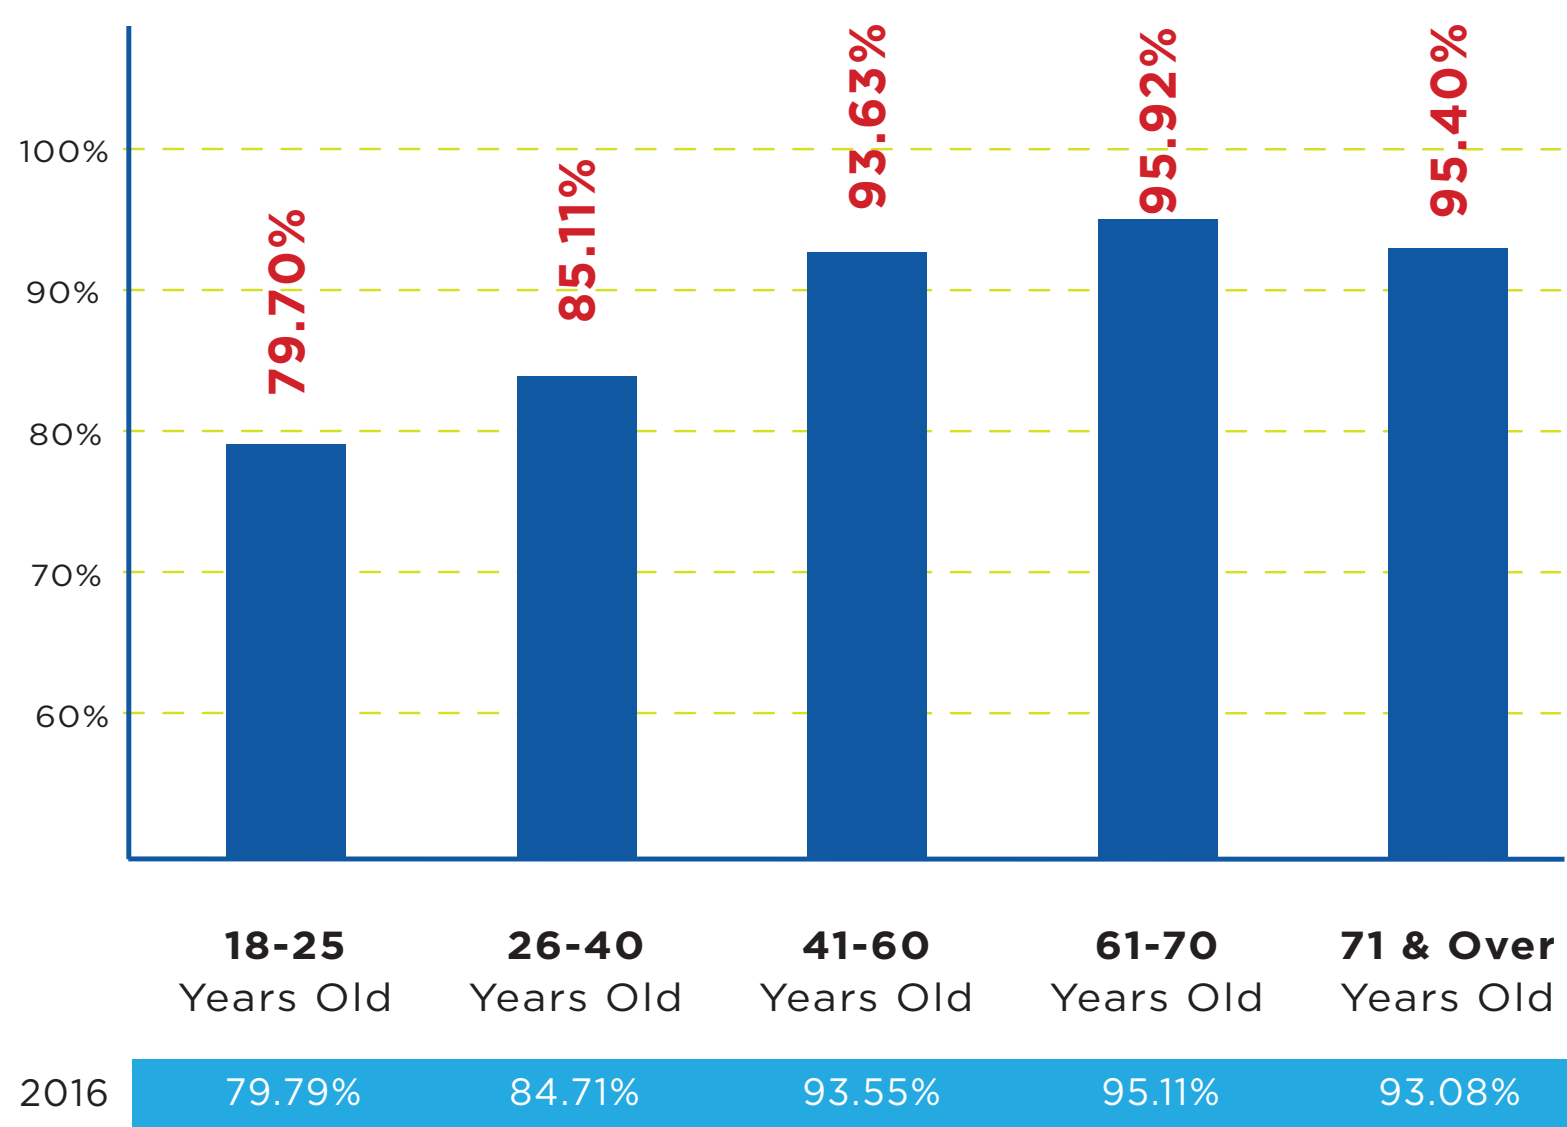

Thank You
workers

FUN FACTS

Ballot Track Users: 142,295

DIRTY SOCK

Grossest thing we found in a ballot drop box!

VOTER TURNOUT*

61%

of eligible
17-year-olds
who voted
in the
Presidential
Primary

67,212

Voter registration records updated
or new since August 1, 2020

500

Number of cookies
donated and eaten
by election workers

106.8 miles

of ballots scanned (for 3 elections)

VOTER TURNOUT BY AGE

VOTER COMMUNICATION