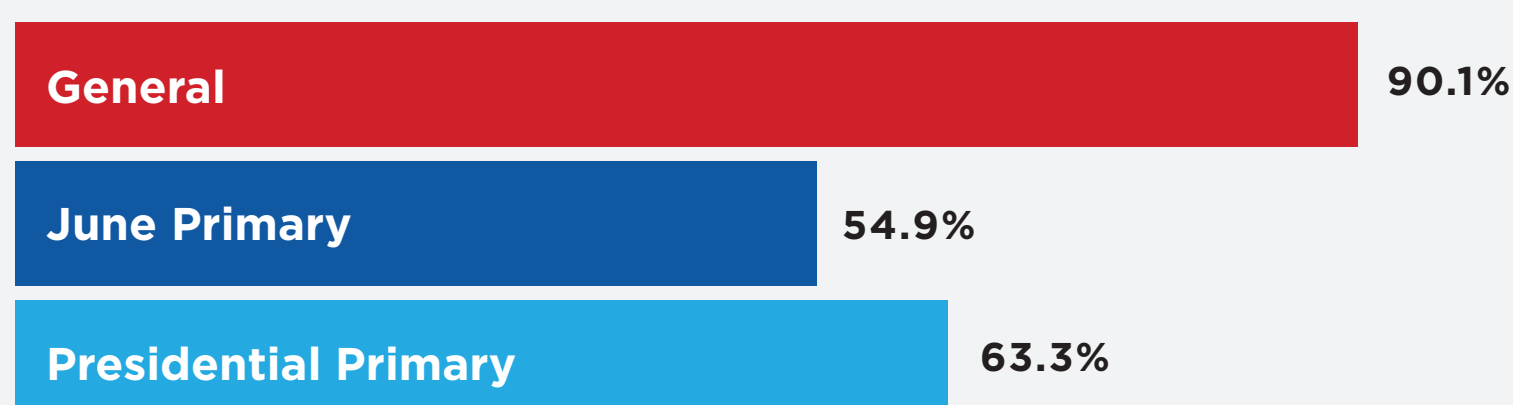

CONDUCTING *the election*

STAFFING THE ELECTION

- 7,671 Applicants
- 555 Temporary Election Judges & Workers Hired for the Election
- 35 Student Judges
- 49 County Employee Ambassadors
- 638 People who worked on Election Day

Thank You
workers

FUN FACTS

Ballot Track Users: 142,295

DIRTY SOCK

Grossest thing we found in a ballot drop box!

VOTER TURNOUT*

61%

of eligible
17-year-olds
who voted
in the
Presidential
Primary