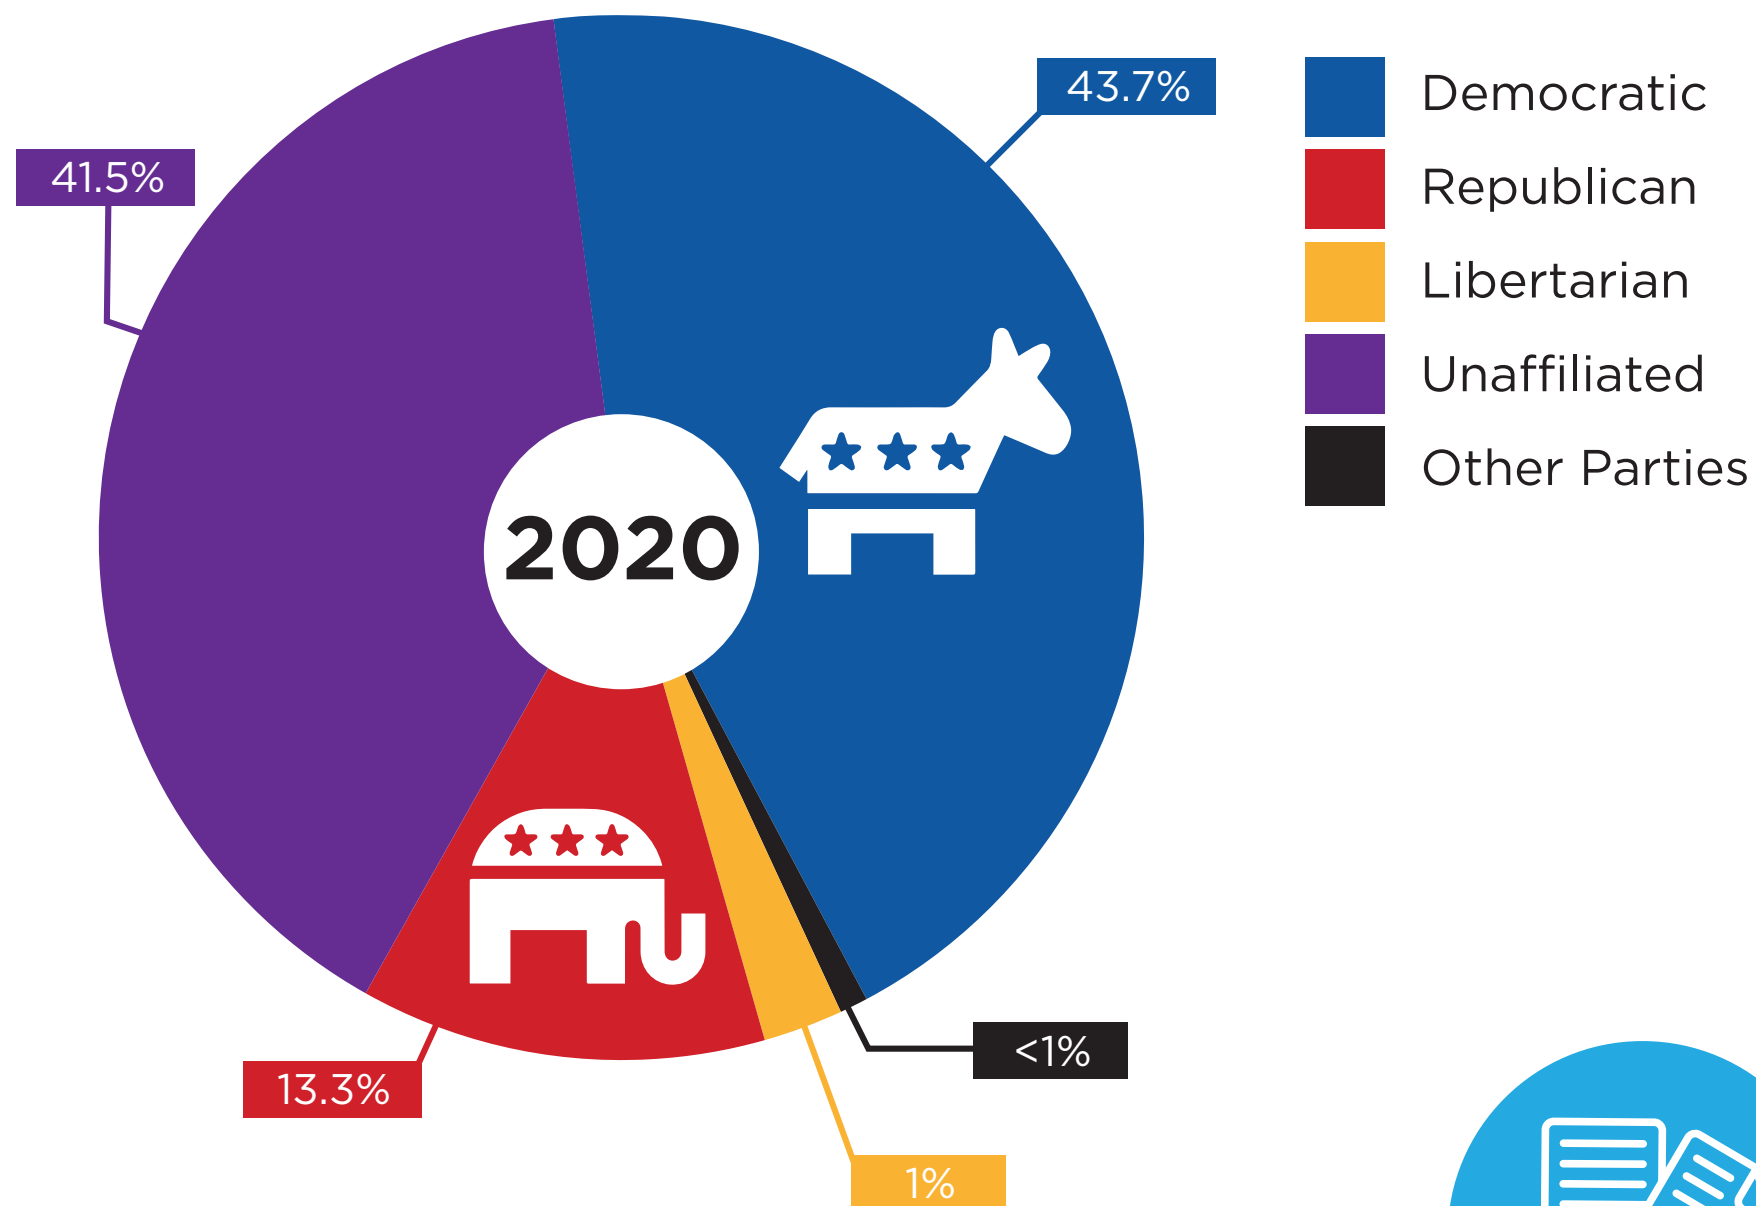

2020 POST-ELECTION DATA REPORT

(Data & stats are from the General Election unless noted)

CONNECT
ENGAGE
VOTE

3 ELECTIONS IN 1 YEAR!

Total counted ballots for 3 elections: 463,867

VOTER REGISTRATION

Total Number of Active Eligible Voters: 230,721

CONDUCTING *the election*

STAFFING THE ELECTION

- 7,671 Applicants
- 555 Temporary Election Judges & Workers Hired for the Election
- 35 Student Judges
- 49 County Employee Ambassadors
- 638 People who worked on Election Day

Thank You
workers

FUN FACTS

Ballot Track Users: 142,295

DIRTY SOCK

Grossest thing we found in a ballot drop box!

VOTER TURNOUT*

61%

of eligible
17-year-olds
who voted
in the
Presidential
Primary

67,212

Voter registration records updated
or new since August 1, 2020

500

Number of cookies
donated and eaten
by election workers

106.8 miles

of ballots scanned (for 3 elections)

VOTER TURNOUT BY AGE

VOTER COMMUNICATION