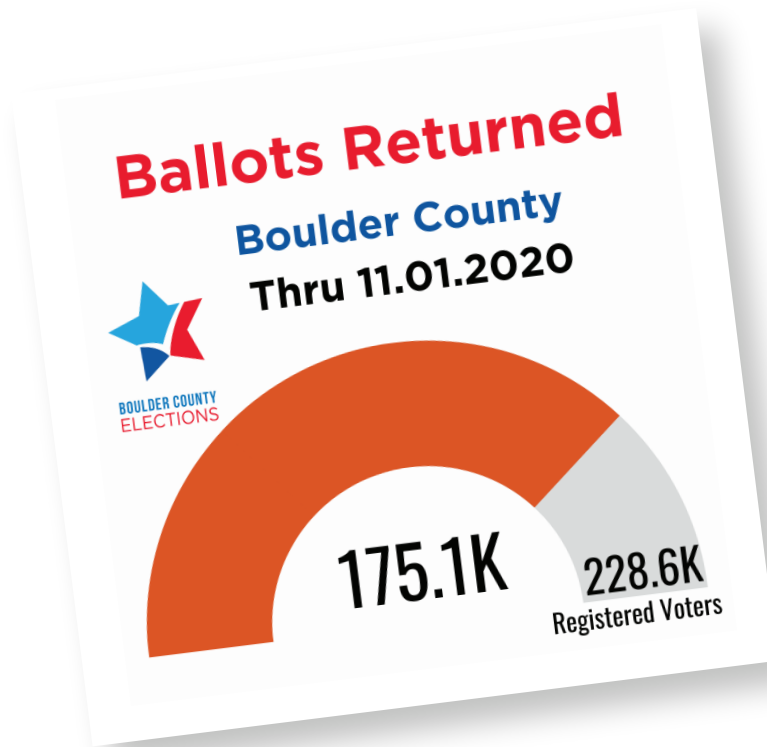

294

Number of out-of-state ballots dropped in Boulder County boxes from 28 different states

* Calculated from active voters

** Defined as Sept 1 - Nov 3