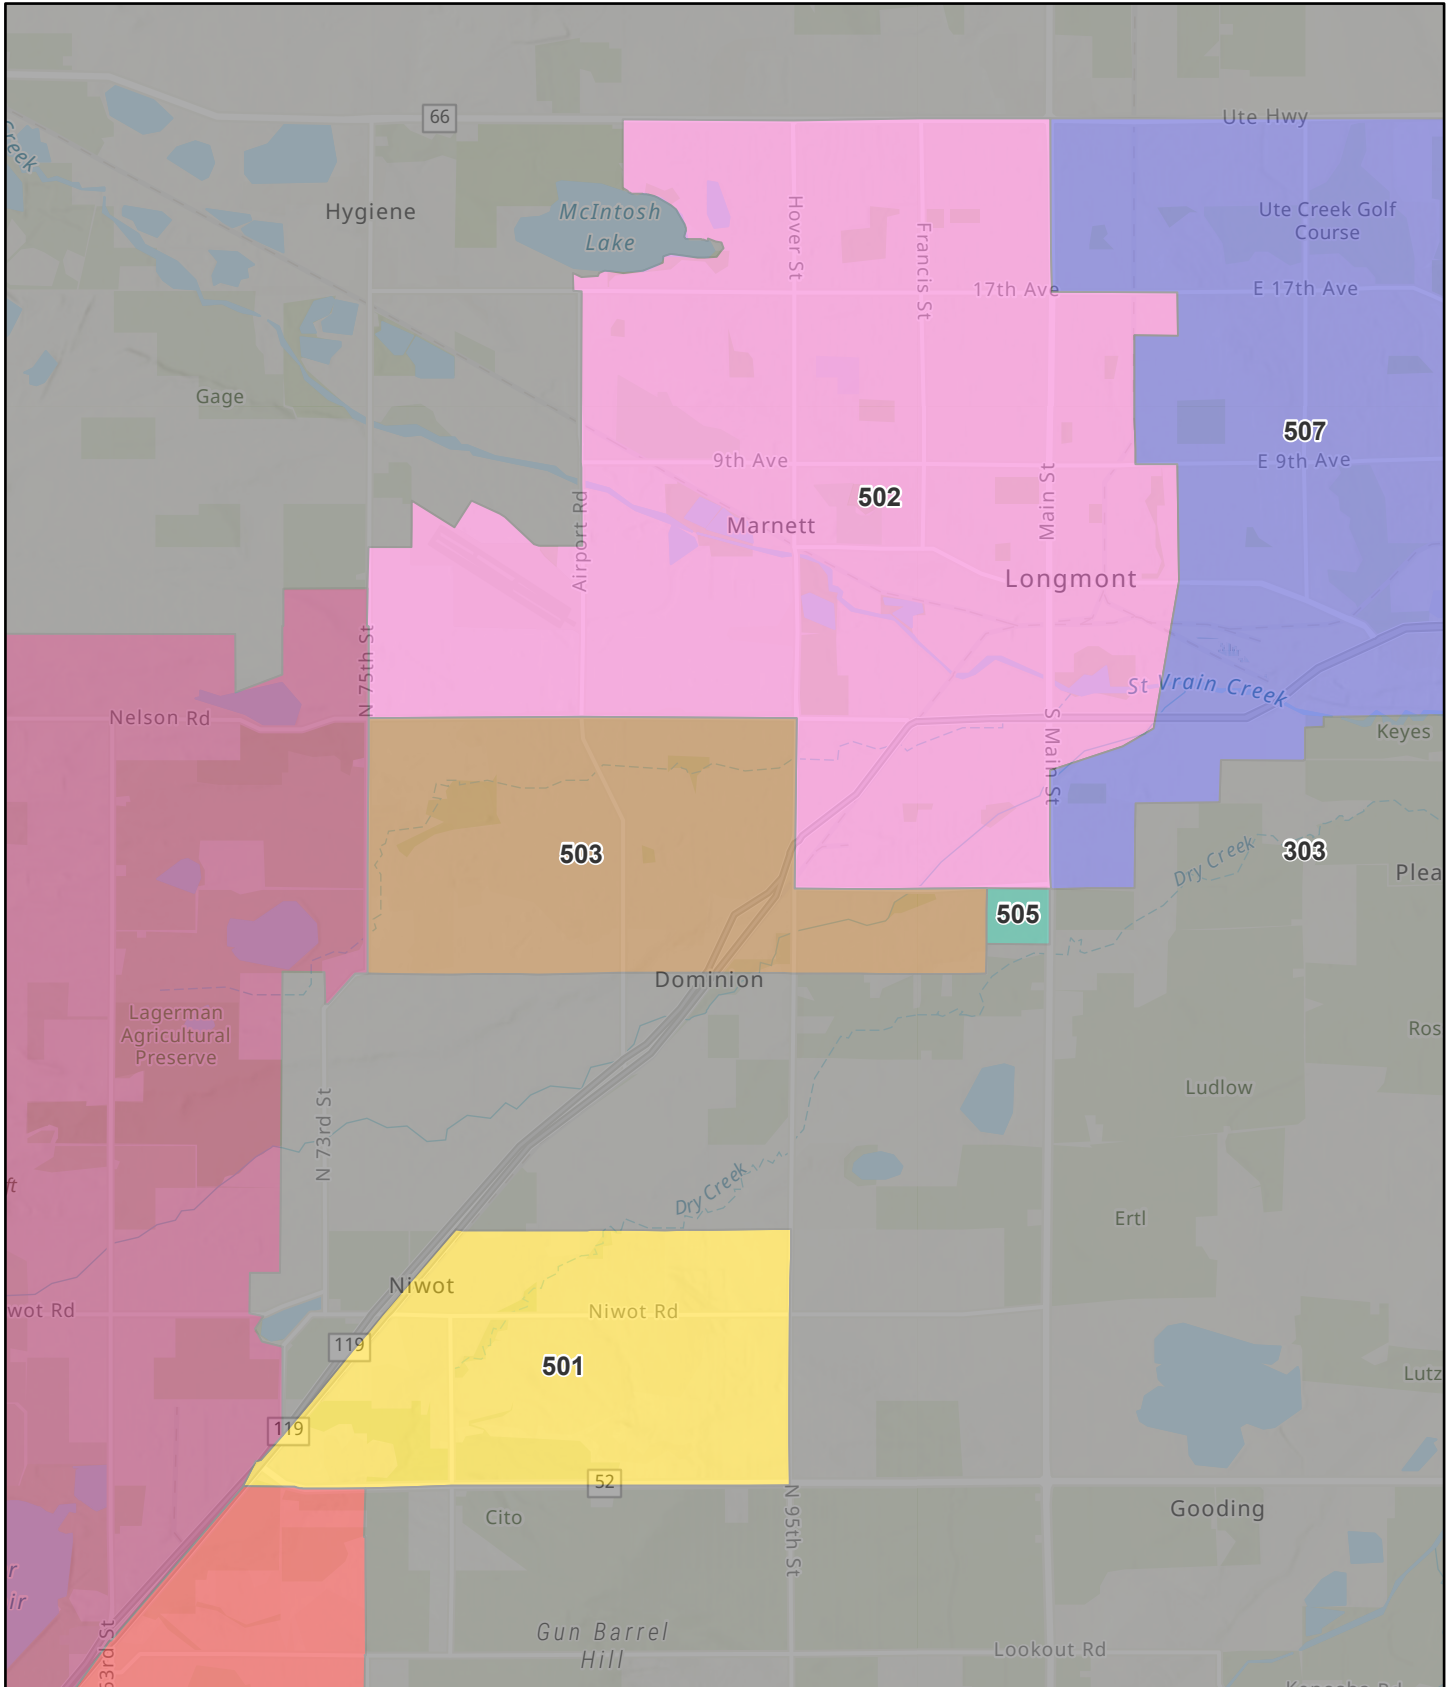

Longmont & Niwot Market Areas 2021

5/13/2021, 10:11:37 AM

2021 Market Areas	401	503
	501	505
	502	507
	302	
	303	

Esri, NASA, NGA, USGS, Boulder County, Esri, HERE, Garmin, SafeGraph, METI/NASA, USGS, EPA, NPS, USDA