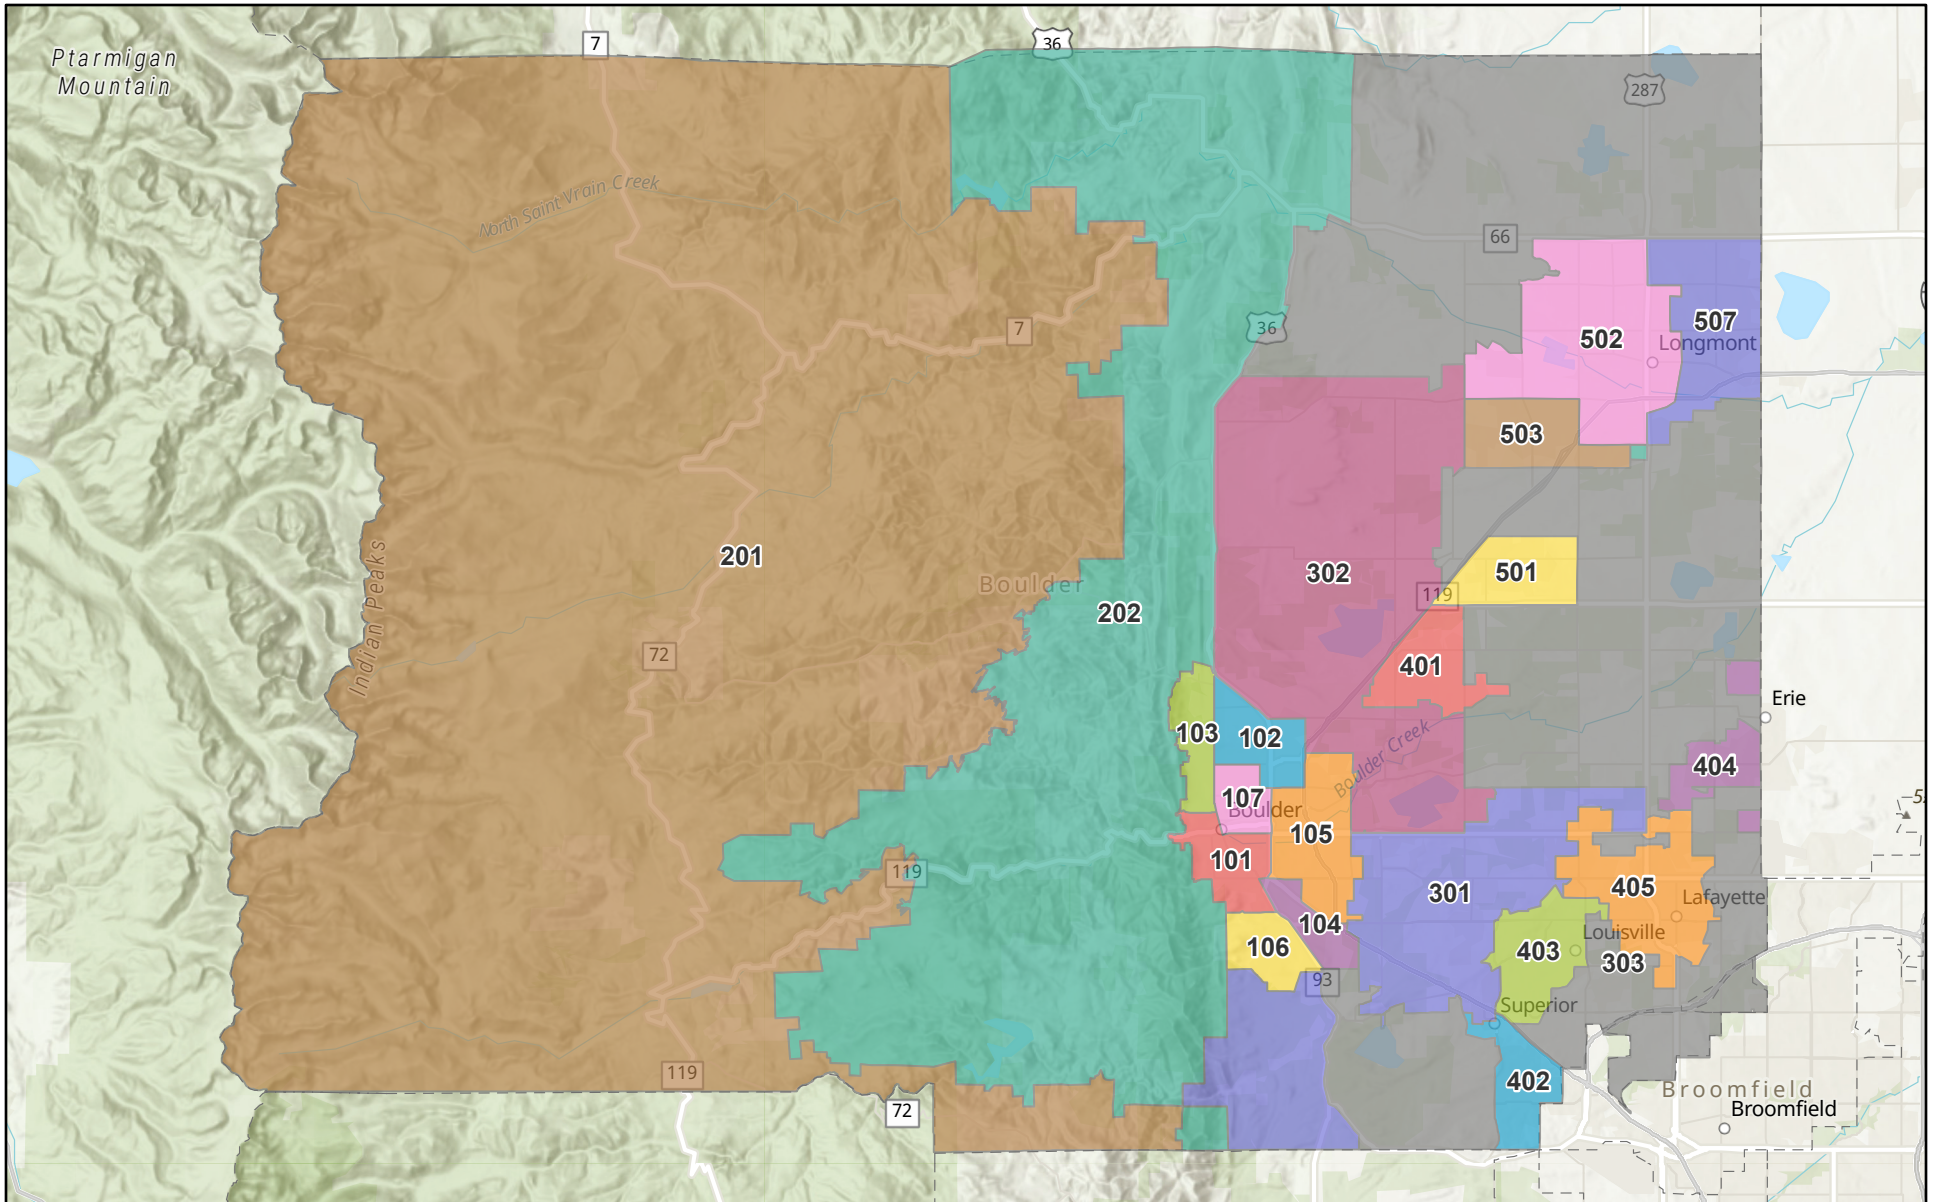

# Boulder County Market Areas

5/13/2021, 10:44:34 AM

2021 Market Areas

101	104	107	301	401	404	502	507
102	105	201	302	402	405	503	
103	106	202	303	403	501	505	

1:349,082

Boulder County, Esri, HERE, Garmin, SafeGraph, FAO, METI/NASA, USGS,