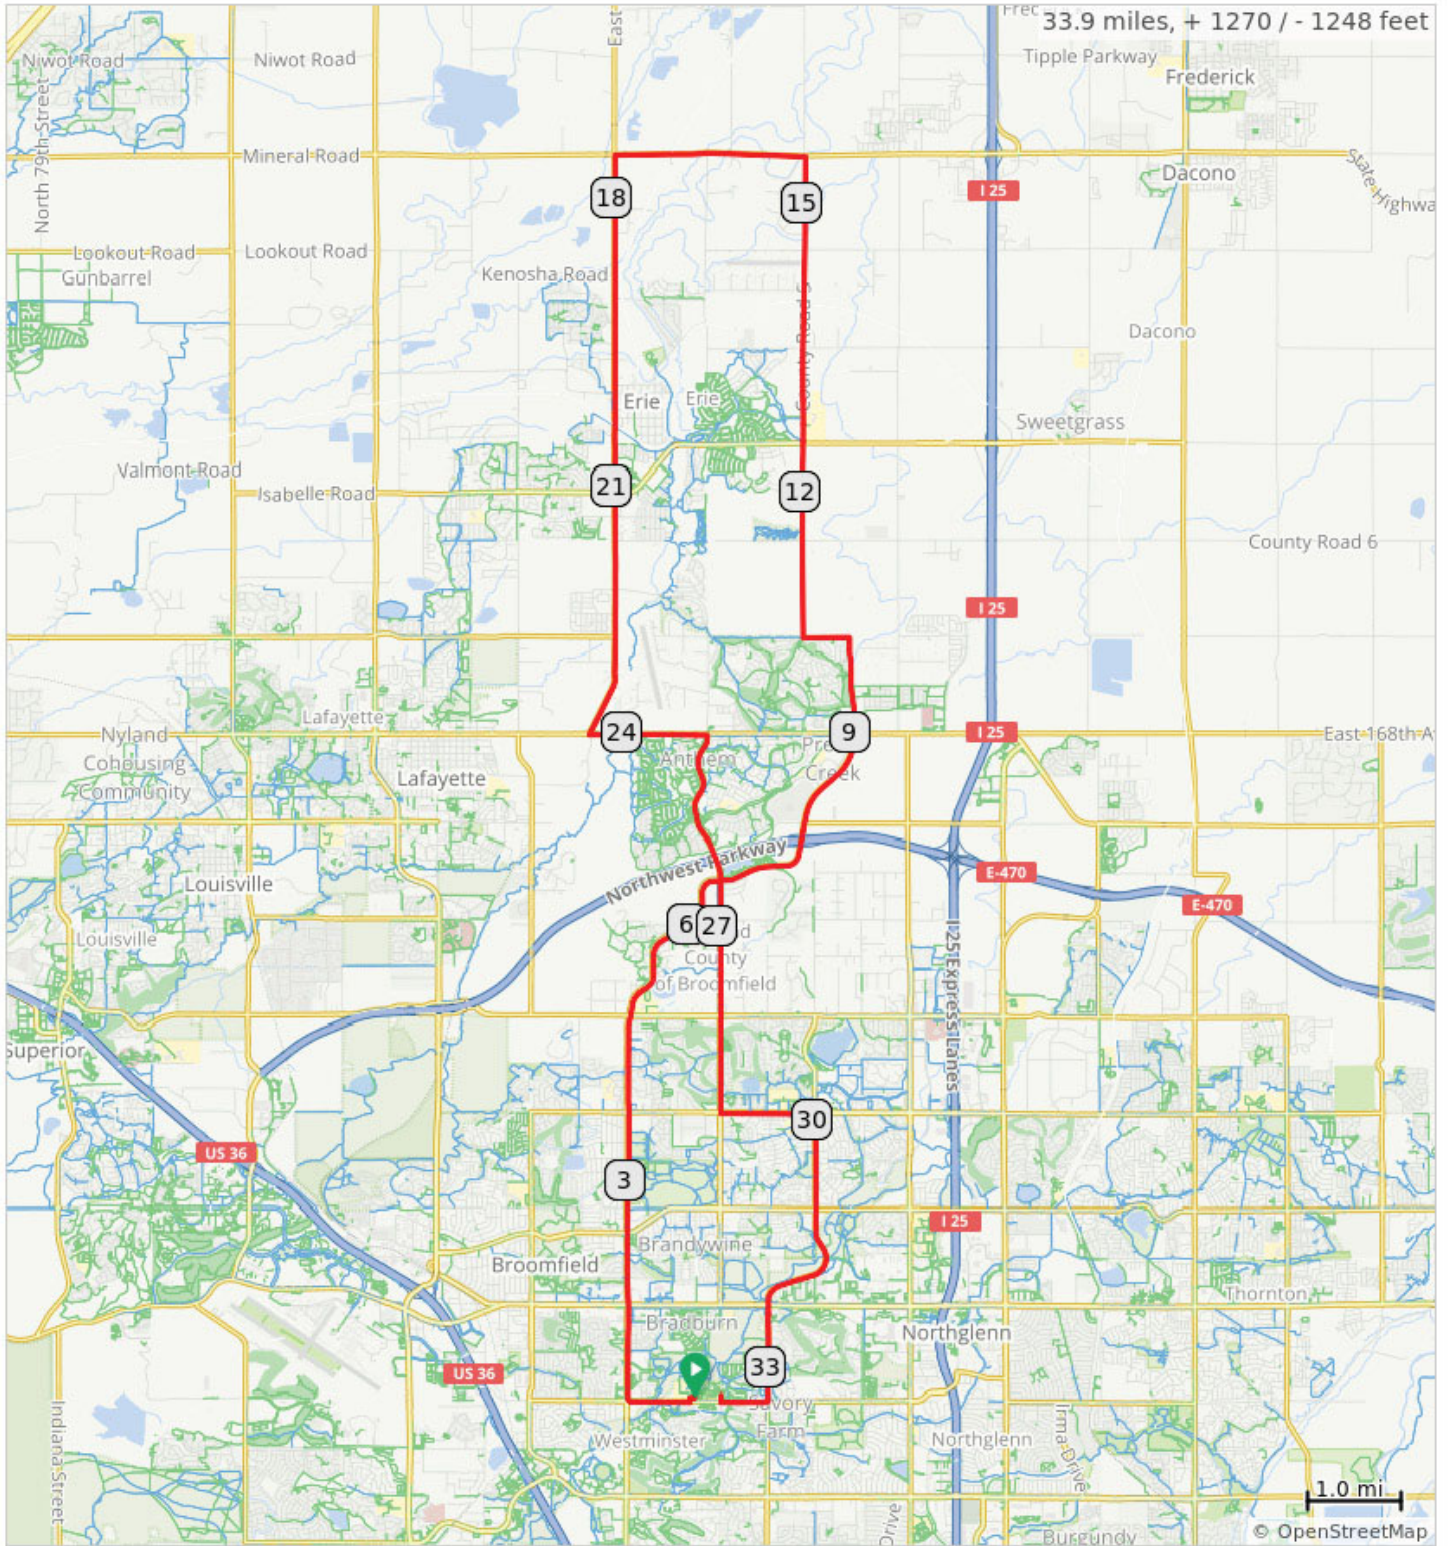

2021 Colorado Bike MS 34M Option

2021 Colorado Bike MS 78 mile route