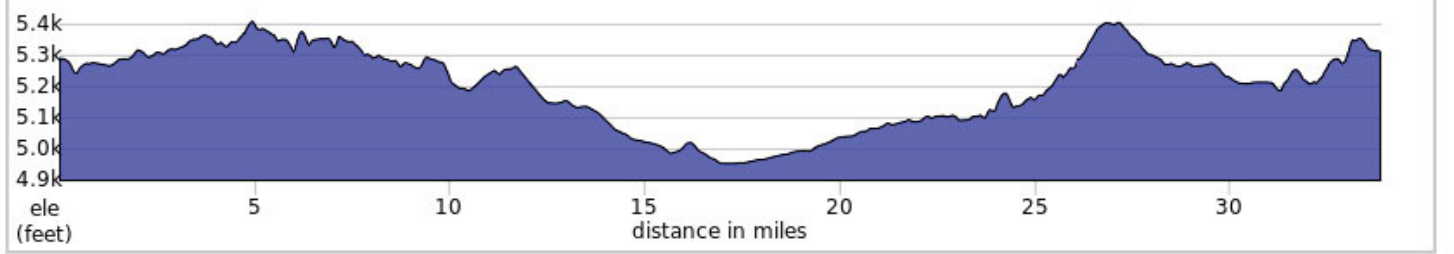

2021 Colorado Bike MS 34M Option

2021 Colorado Bike MS 78 mile route