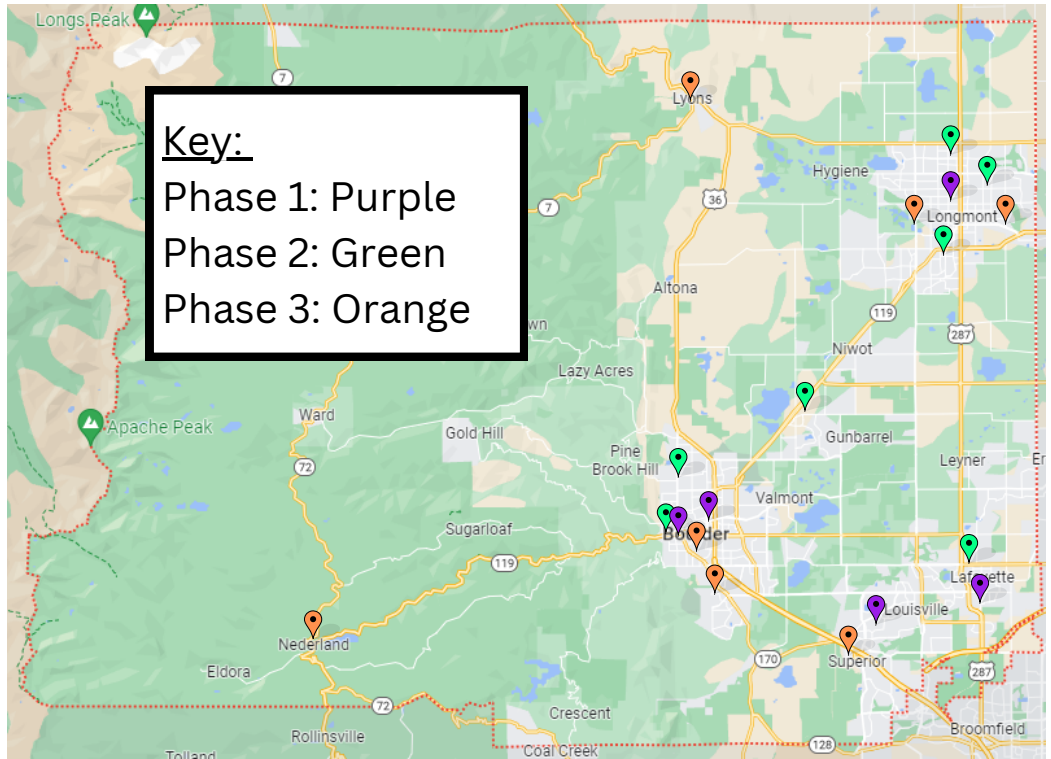

**2024 GENERAL
ELECTION**

**PROPOSED VOTE
CENTERS
LOCATIONS**
(Voter Service and
Polling Centers)

Phase 1: Proposed Locations

Dates & Hours of Operation:

- Mon, Oct 21 – Fri, Oct 25: 8 a.m. – 6 p.m.
- Mon, Oct 28 – Sat, Nov 2: 8 a.m. – 6 p.m.
- Monday, Nov 4: 8 a.m. – 6 p.m.
- Tuesday, Nov 5 (Election Day): 7 a.m. – 7 p.m.

City	Location	Address
Boulder	Boulder County Clerk & Recorder office	1750 33rd Street
Boulder	CU Campus – University Memorial Center (UMC)	1669 Euclid Avenue
Lafayette	Southeast County Community Hub	1755 S. Public Road
Longmont	St. Vrain Community Hub	515 Coffman Street
Louisville	Louisville Recreation Center	900 W. Via Appia Way

City	Location	Address
Boulder	Workforce Boulder County	1333 Iris Ave
Gunbarrel	Hampton Inn	6333 Lookout Road
Lafayette	Lafayette Public Library	775 Baseline Road
Longmont	Longmont Fire Station #5	617 Barberry Dr
Longmont	Lashley Street Station	1200 Lashley Street

City	Location	Address
Boulder	CU Campus – Williams Village	500 30th Street
Longmont	Longmont Museum	400 Quail Road
Lyons	Lyons Regional Library	451 4th Avenue
Nederland	Nederland Community Center	750 North Highway 72
Superior	Superior Town Hall*	124 East Coal Creek Drive