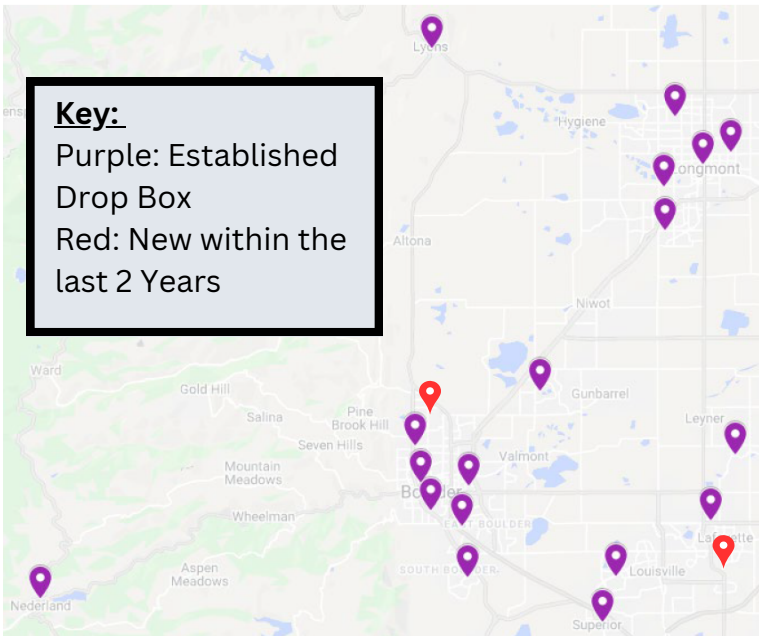

CURRENT ESTABLISHED 24-HOUR MAIL BALLOT DROP BOX LOCATIONS

The below list represents the current locations of all Boulder County 24-hour mail ballot drop box locations. During the active election period, each box is under 24-hour video surveillance.

City	Location	Address Description
Boulder	Boulder County Clerk & Recorder	1750 33rd Street (east side of parking lot)
Boulder	Boulder County Courthouse	2025 14th Street (East Wing entrance)
Boulder	Boulder County Housing & Human Services	3400 Broadway at Iris Avenue
Boulder	CU Campus – UMC	1669 Euclid Avenue (closest to Euclid Avenue entrance)
Boulder	CU Campus – Williams Village	500 30th Street (bus stop / lane)
Boulder	Emergency Family Assistance Association (EFAA)	1575 Yarmouth Avenue (16th Street entrance)
Boulder	South Boulder Recreation Center	1360 Gillaspie Drive
Erie	Meadowlark School	Staff/bus parking lot (off Front Range Road at Laramie Lane)
Gunbarrel	Avery Brewing	4910 Nautilus Court N (east parking lot)
Lafayette	Lafayette Public Library	775 W. Baseline Road
Lafayette	Southeast County Community Hub	1755 S Public Road
Longmont	Boulder County Clerk & Recorder	529 Coffman Street (6th Avenue and Coffman Street)
Longmont	Boulder County Fairgrounds	9595 Nelson Road (Fairground Lane near south parking lot)
Longmont	Front Range Community College	2121 Miller Drive, Classroom Bldg (C1 Door on Pike Road)
Longmont	Garden Acres Park	18th Avenue between Sunset and Juniper
Longmont	YMCA	950 Lashley Street
Louisville	Louisville Recreation Center	900 W. Via Appia Way
Lyons	Lyons Town Hall	432 5th Avenue
Nederland	Nederland Community Center	750 North Highway 72
Superior	Superior Town Hall	124 E. Coal Creek Drive