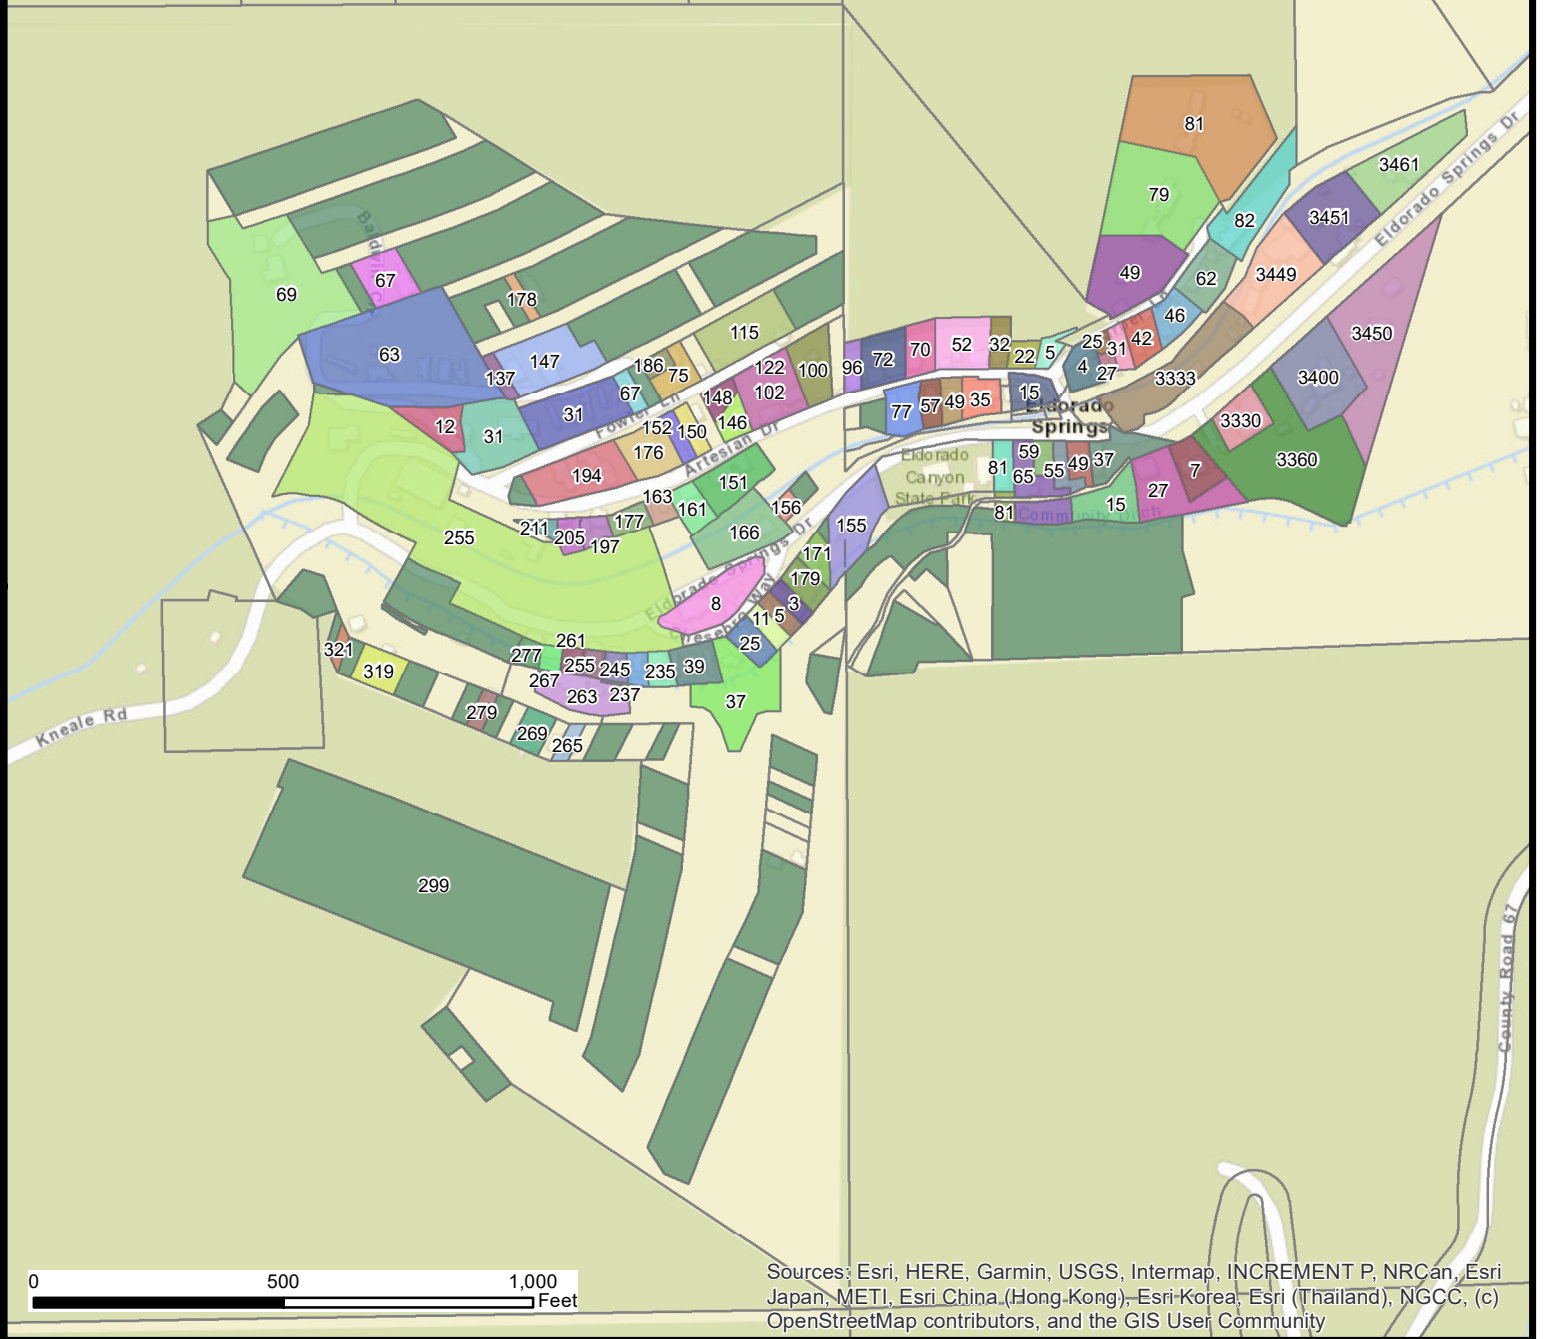

Properties in the Eldorado Springs
Local Improvement District (LID)
Draft Map Ver. 2

COPYRIGHT

(c) 2015 by the County of Boulder, Colorado. All rights reserved. No part of this data may be copied, reproduced, or transmitted in any form or by any means whether graphic, electronic, or mechanical including photocopying, recording, or by an information storage and retrieval system, without written permission from the County of Boulder, Colorado.

DISCLAIMER

This map is for illustrative purposes only, and is not suitable for parcel-specific decision making. The areas depicted here are approximate. More site-specific studies may be required to draw accurate conclusions. Boulder County makes no warranties regarding the accuracy, completeness, reliability, or suitability of this map. Boulder County disclaims any liability associated with the use or misuse of this map. In accessing and/or relying on this map, the user fully assumes any and all risk associated with the information contained therein.

*Properties in map based on 2024 data from the
Boulder County Treasurer & Public Works*

Map Created 4/23/2024