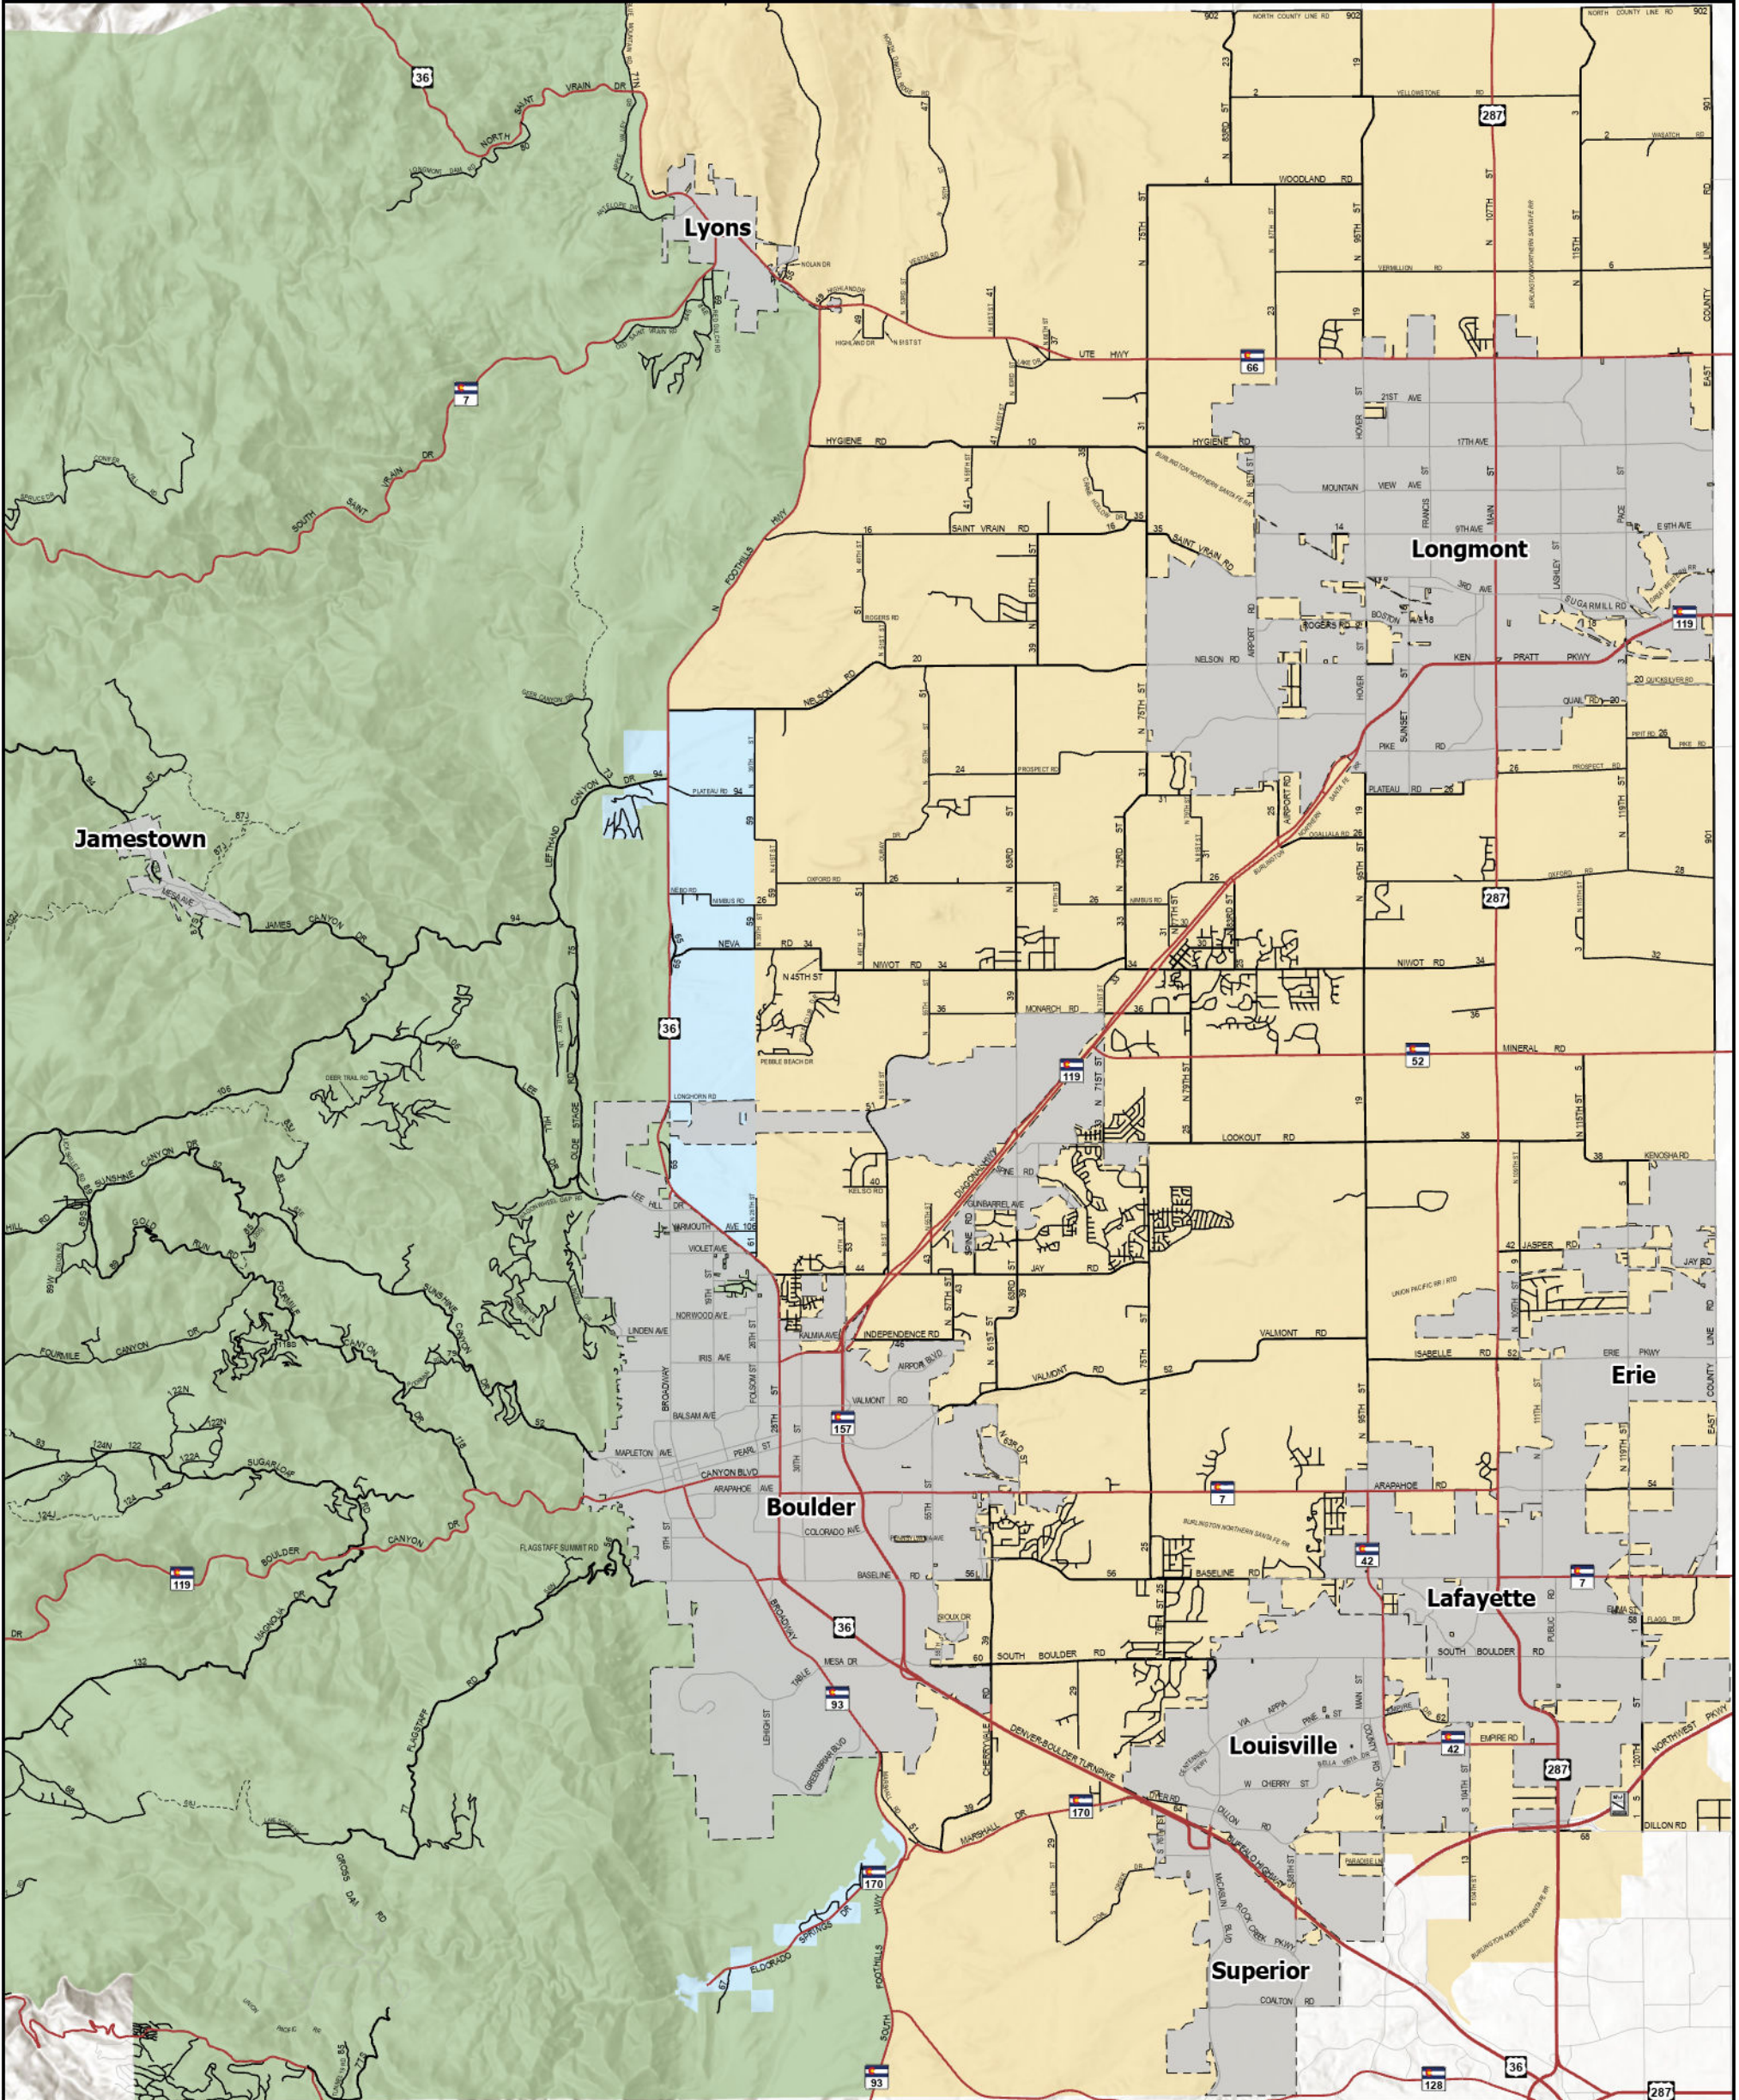

Boulder County Public Works Resource Conservation Division

1901 63rd Street
Boulder, CO 80301
720-564-2220

Waste Hauler Ordinance Regions

Legend

- | | |
|--------------|--|
| Roads | Municipalities - Region 1 |
| State | Pay as You Throw - Region 2 |
| Major | PAYT, Single Stream Recycling, Yard - Region 4 |
| Minor | PAYT, Single Stream Recycling, Curbside Compost - Region 5 |
| Jeep | |
| Municipal | |
| Other | |

Date: 7/25/2024

Area of Detail